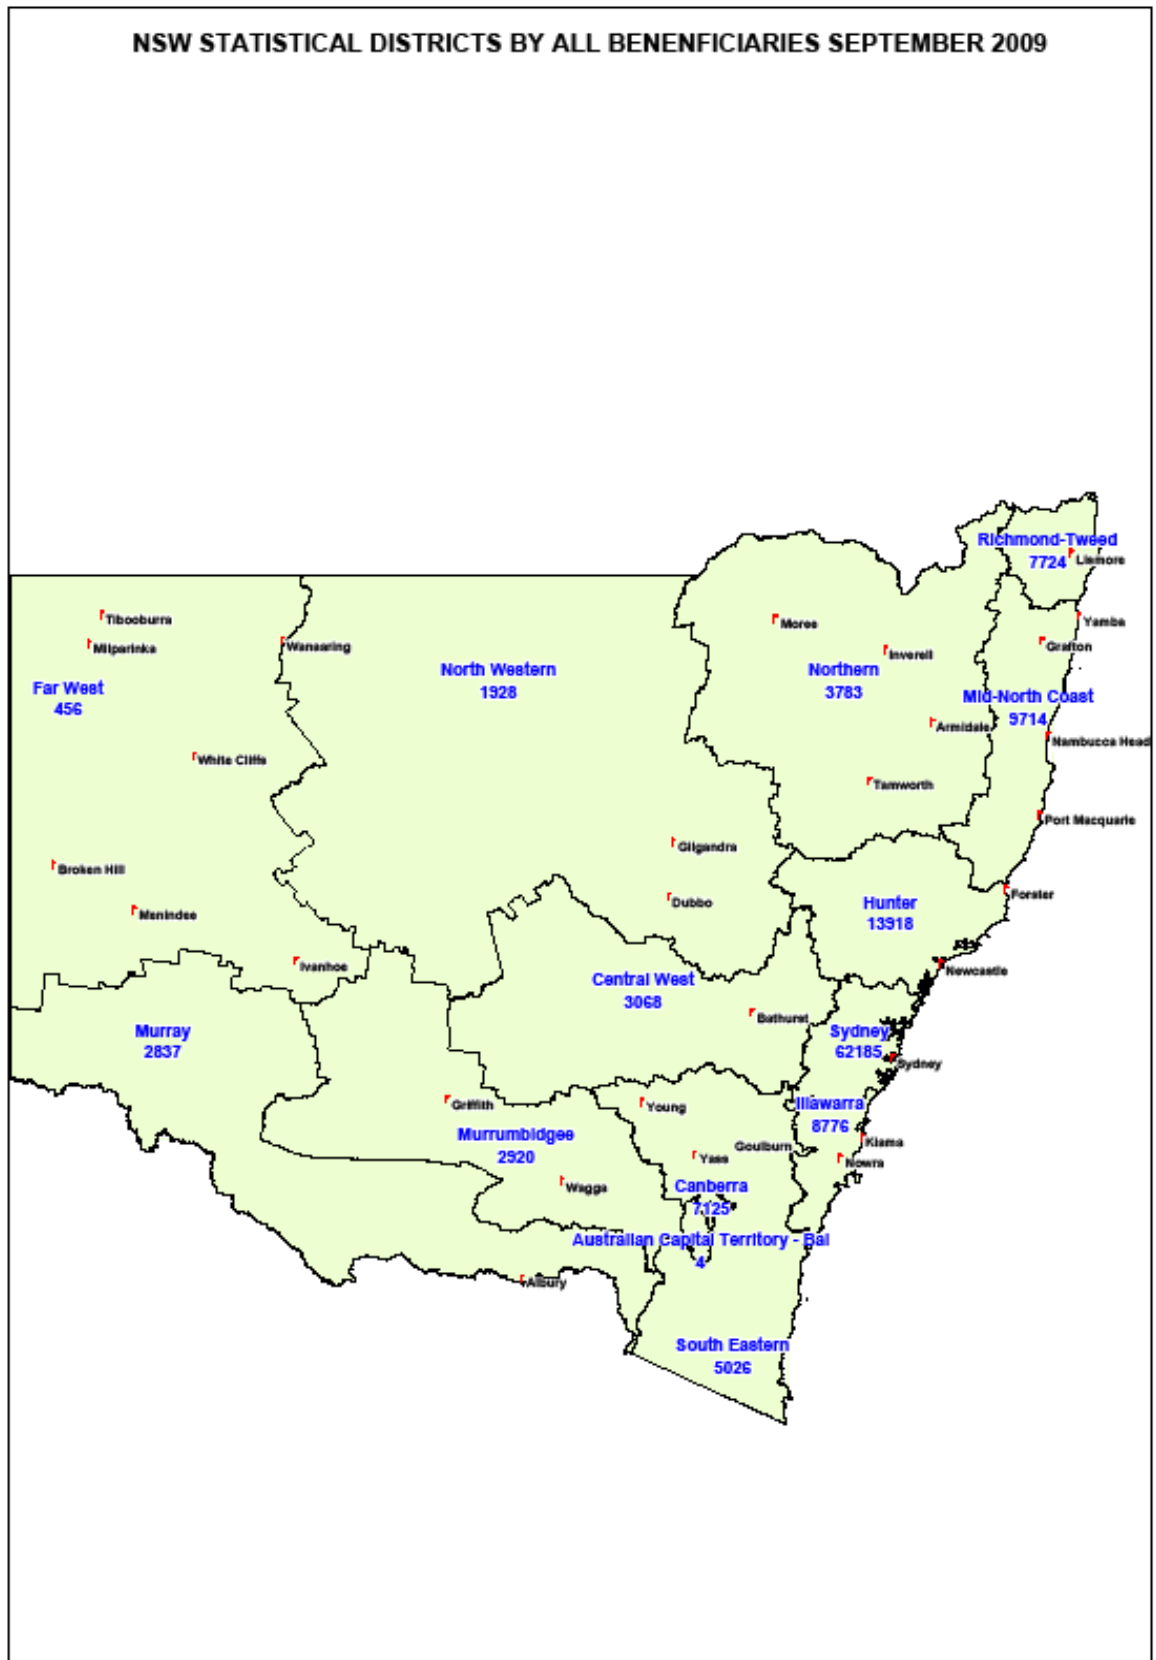

MAP 1 – AUSTRALIA
ABS Districts

**MAP 2 – NEW SOUTH WALES & AUSTRALIAN CAPITAL TERRITORY
ABS Districts**

**MAP 3 – SYDNEY METROPOLITAN
Local Government Areas**

**MAP 4 – VICTORIA
ABS Districts**

MAP 5 – MELBOURNE METROPOLITAN Local Government Areas

**MAP 6 – QUEENSLAND
ABS Districts**

**MAP 7 – BRISBANE METROPOLITAN
Local Government Areas**

**MAP 8 – WESTERN AUSTRALIA
ABS Districts**

**MAP 9 – SOUTH AUSTRALIA
ABS Districts**

**MAP 10 – TASMANIA
ABS Districts**

MAP 15 SUGGESTED REGIONS VICTORIA

MAP 16 – SUGGESTED REGIONS – MELBOURNE METROPOLITAN

MAP 17 – SUGGESTED REGIONS – QUEENSLAND

MAP 18- SUGGESTED REGIONS – BRISBANE METROPOLITAN

MAP 19 – SUGGESTED REGIONS – WESTERN AUSTRALIA

MAP 20 – SUGGESTED REGION – SOUTH AUSTRALIA

MAP 21 – SUGGESTED REGION – TASMANIA

MAP 22 – SUGGESTED REGION – NORTHERN TERRITORY