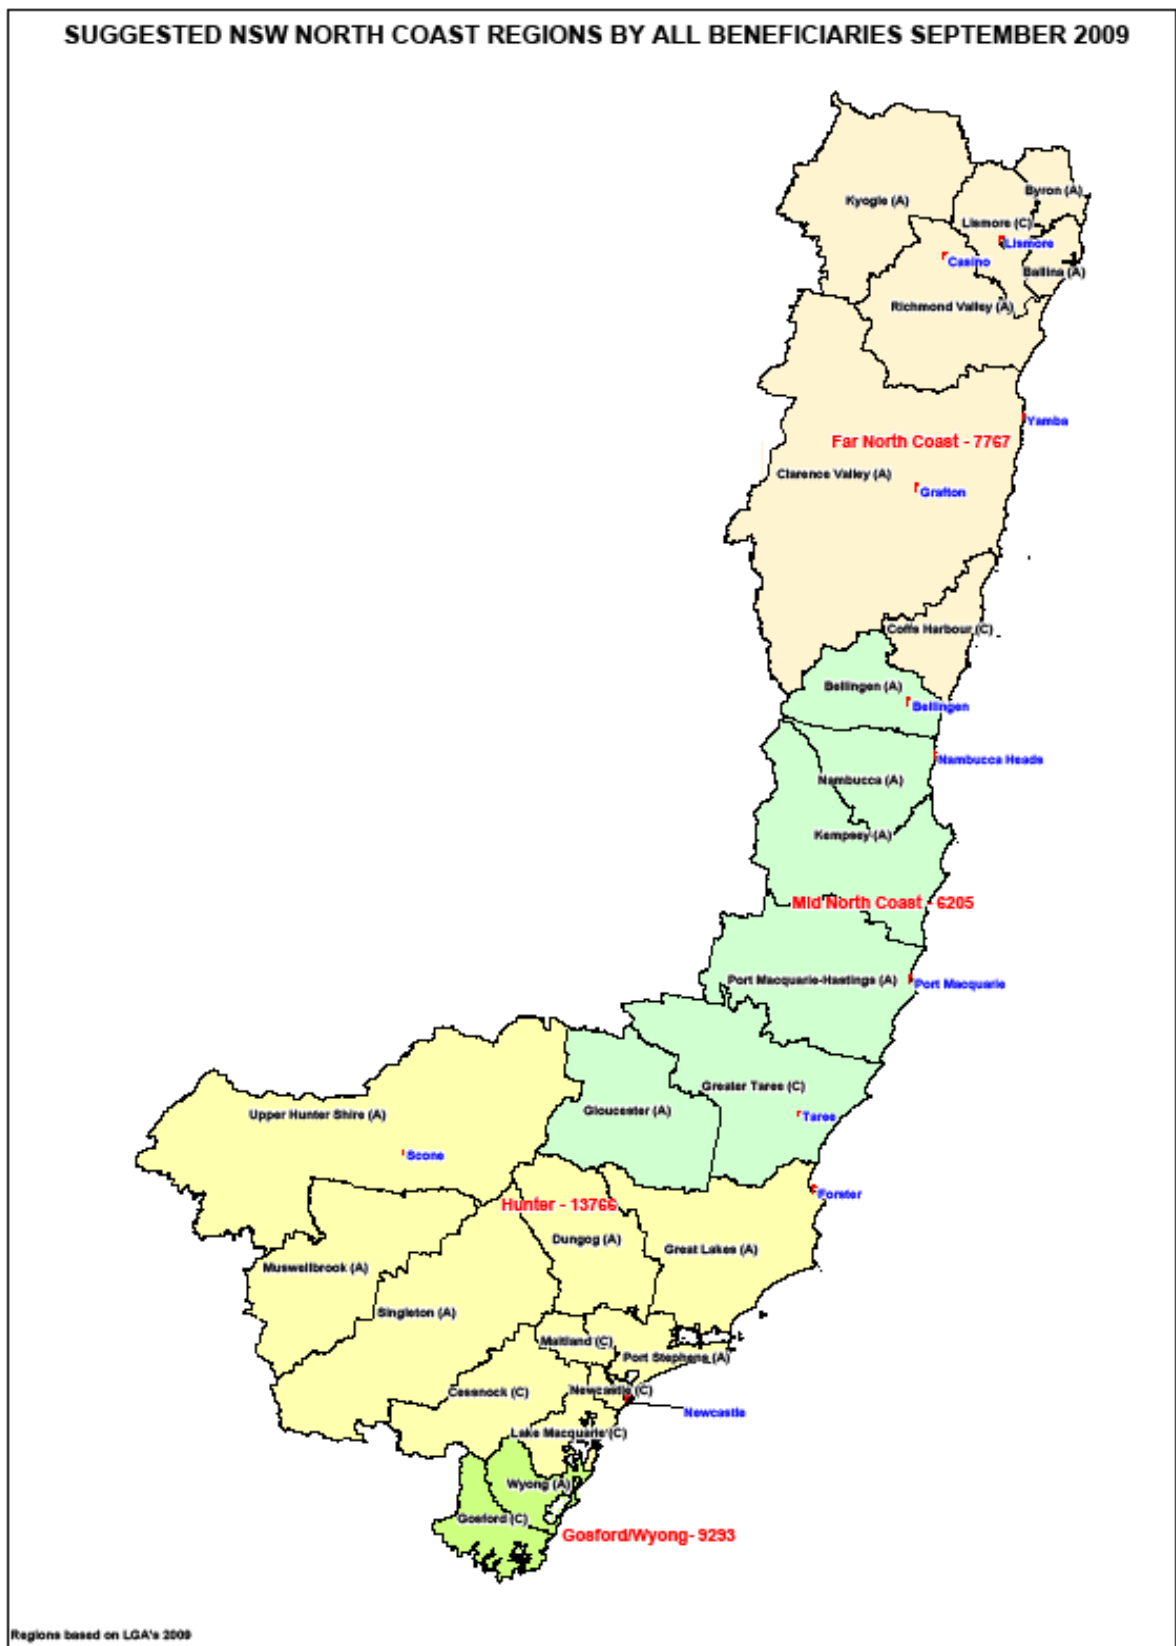

**MAP 6 – QUEENSLAND
ABS Districts**

**MAP 7 – BRISBANE METROPOLITAN
Local Government Areas**

**MAP 8 – WESTERN AUSTRALIA
ABS Districts**

**MAP 9 – SOUTH AUSTRALIA
ABS Districts**

**MAP 10 – TASMANIA
ABS Districts**

**MAP 11 – NORTHERN TERRITORY
ABS Districts**

MAP 12 – SUGGESTED REGIONS – NEW SOUTH WALES (incl. the ACT)

MAP 13 – SUGGESTED REGIONS – SYDNEY METROPOLITAN

MAP 14- SUGGESTED REGIONS – NSW NORTH COAST - DETAILED

MAP 15 SUGGESTED REGIONS VICTORIA

MAP 16 – SUGGESTED REGIONS – MELBOURNE METROPOLITAN

MAP 17 – SUGGESTED REGIONS – QUEENSLAND

MAP 18- SUGGESTED REGIONS – BRISBANE METROPOLITAN

MAP 19 – SUGGESTED REGIONS – WESTERN AUSTRALIA

MAP 20 – SUGGESTED REGION – SOUTH AUSTRALIA

MAP 21 – SUGGESTED REGION – TASMANIA

MAP 22 – SUGGESTED REGION – NORTHERN TERRITORY