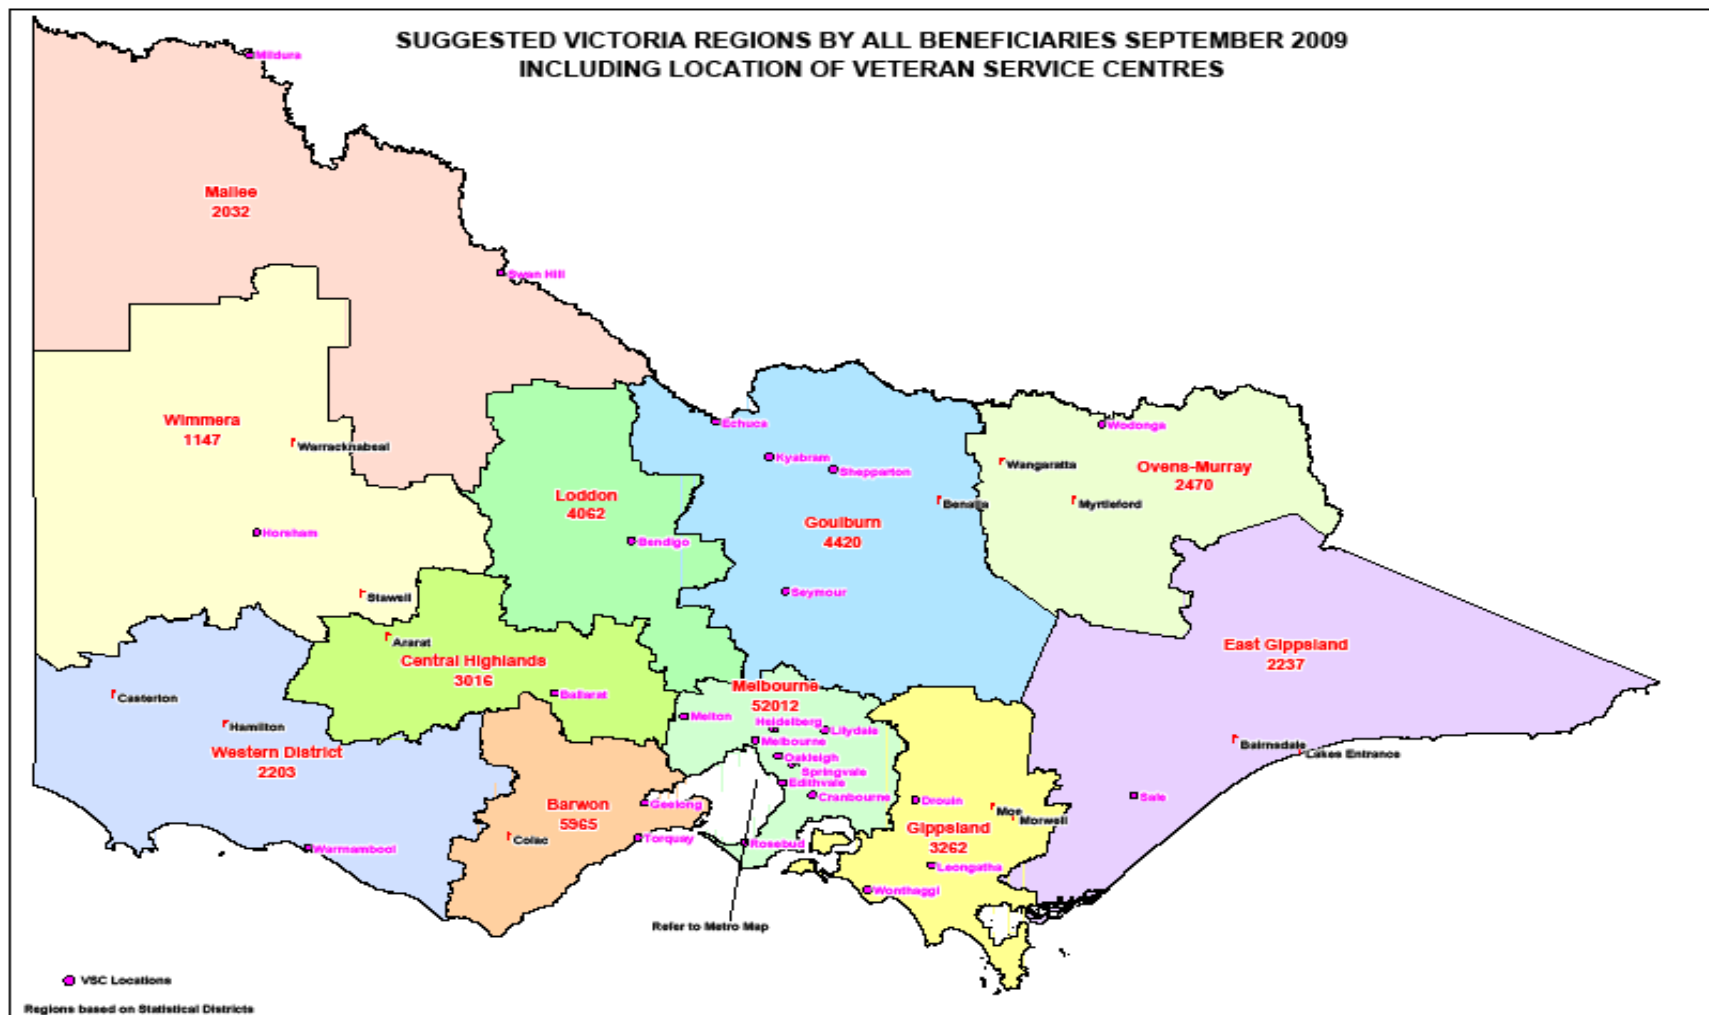

**MAP 6 – QUEENSLAND
ABS Districts**

**MAP 7 – BRISBANE METROPOLITAN
Local Government Areas**

**MAP 8 – WESTERN AUSTRALIA
ABS Districts**

**MAP 9 – SOUTH AUSTRALIA
ABS Districts**

**MAP 10 – TASMANIA
ABS Districts**

**MAP 11 – NORTHERN TERRITORY
ABS Districts**

MAP 12 – SUGGESTED REGIONS – NEW SOUTH WALES (incl. the ACT)

MAP 13 – SUGGESTED REGIONS – SYDNEY METROPOLITAN

MAP 14- SUGGESTED REGIONS – NSW NORTH COAST - DETAILED

MAP 15 SUGGESTED REGIONS VICTORIA

MAP 16 – SUGGESTED REGIONS – MELBOURNE METROPOLITAN

MAP 17 – SUGGESTED REGIONS – QUEENSLAND

MAP 18- SUGGESTED REGIONS – BRISBANE METROPOLITAN

MAP 19 – SUGGESTED REGIONS – WESTERN AUSTRALIA

MAP 20 – SUGGESTED REGION – SOUTH AUSTRALIA

MAP 21 – SUGGESTED REGION – TASMANIA

MAP 22 – SUGGESTED REGION – NORTHERN TERRITORY