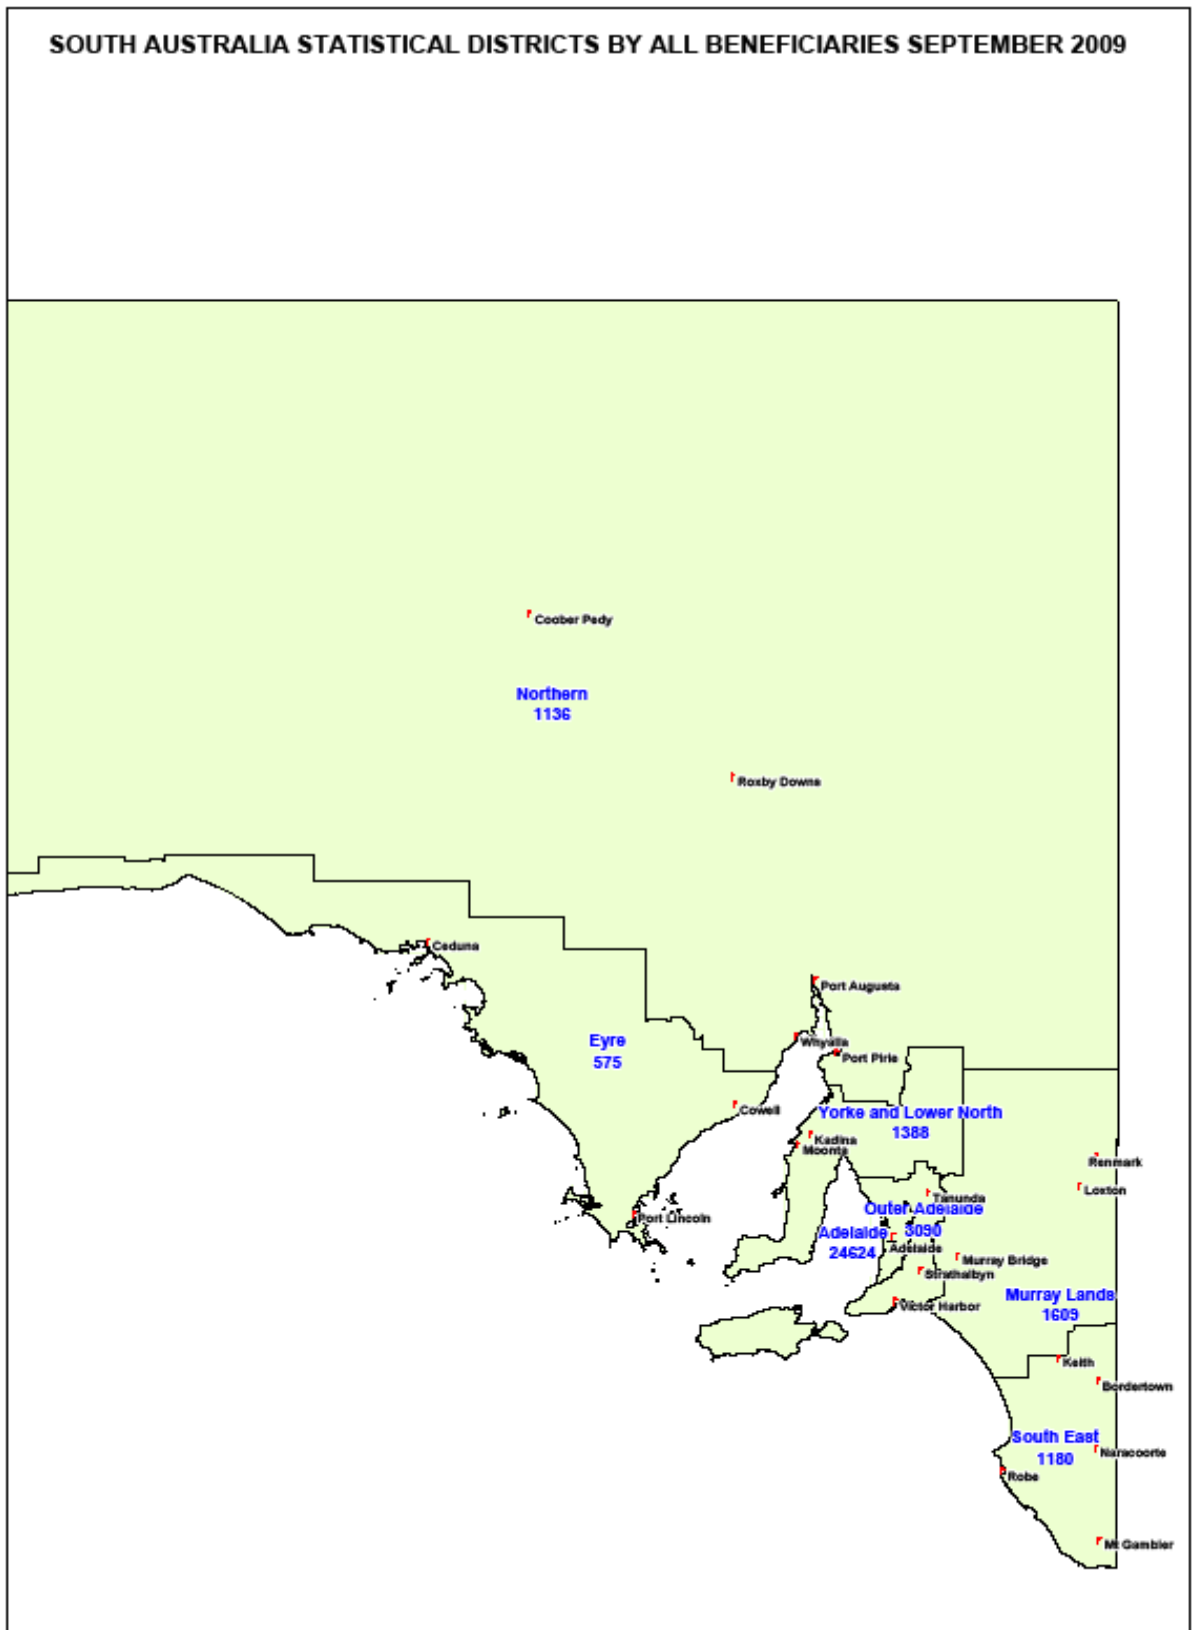

**MAP 6 – QUEENSLAND
ABS Districts**

**MAP 7 – BRISBANE METROPOLITAN
Local Government Areas**

**MAP 8 – WESTERN AUSTRALIA
ABS Districts**

**MAP 9 – SOUTH AUSTRALIA
ABS Districts**

**MAP 10 – TASMANIA
ABS Districts**

**MAP 11 – NORTHERN TERRITORY
ABS Districts**

MAP 12 – SUGGESTED REGIONS – NEW SOUTH WALES (incl. the ACT)

MAP 13 – SUGGESTED REGIONS – SYDNEY METROPOLITAN

MAP 14- SUGGESTED REGIONS – NSW NORTH COAST - DETAILED

MAP 15 SUGGESTED REGIONS VICTORIA

MAP 16 – SUGGESTED REGIONS – MELBOURNE METROPOLITAN

MAP 17 – SUGGESTED REGIONS – QUEENSLAND

MAP 18- SUGGESTED REGIONS – BRISBANE METROPOLITAN

MAP 19 – SUGGESTED REGIONS – WESTERN AUSTRALIA

MAP 20 – SUGGESTED REGION – SOUTH AUSTRALIA

MAP 21 – SUGGESTED REGION – TASMANIA

MAP 22 – SUGGESTED REGION – NORTHERN TERRITORY