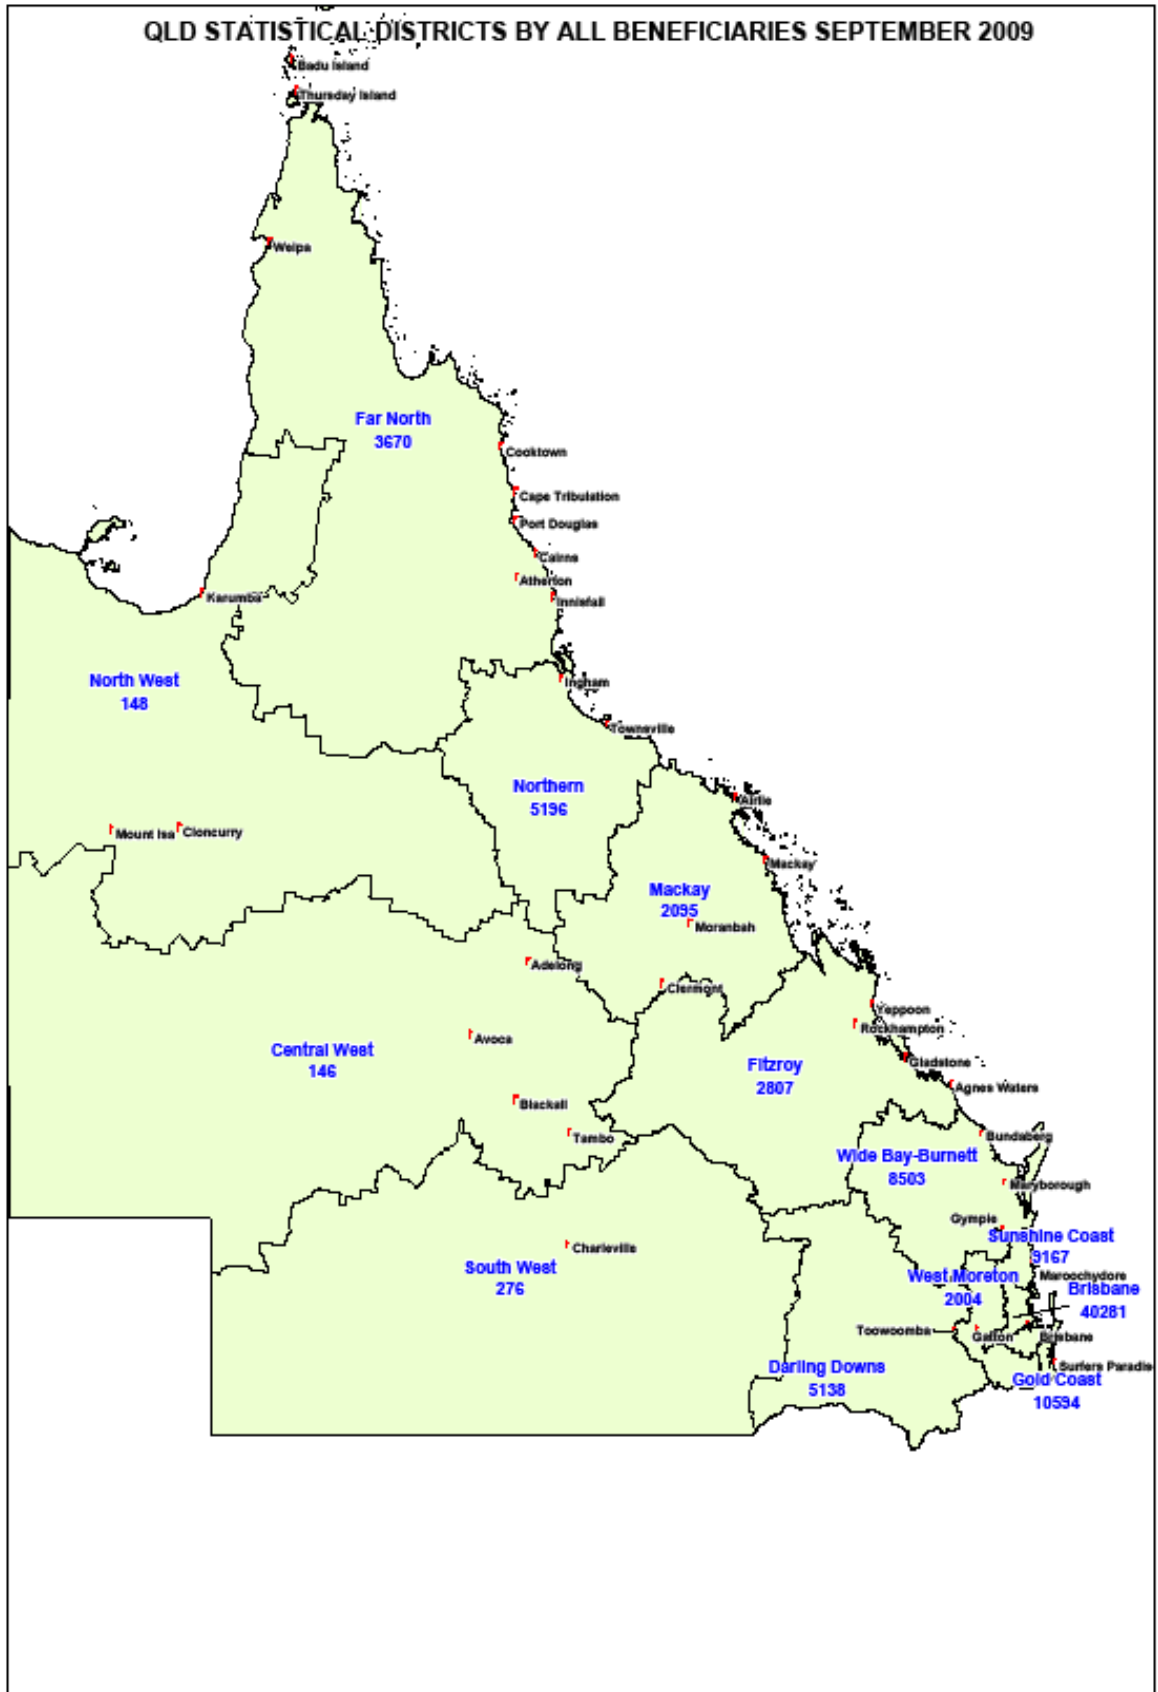

MAP 1 – AUSTRALIA
ABS Districts

**MAP 2 – NEW SOUTH WALES & AUSTRALIAN CAPITAL TERRITORY
ABS Districts**

**MAP 3 – SYDNEY METROPOLITAN
Local Government Areas**

**MAP 4 – VICTORIA
ABS Districts**

MAP 5 – MELBOURNE METROPOLITAN Local Government Areas

**MAP 6 – QUEENSLAND
ABS Districts**

**MAP 7 – BRISBANE METROPOLITAN
Local Government Areas**

**MAP 8 – WESTERN AUSTRALIA
ABS Districts**

**MAP 9 – SOUTH AUSTRALIA
ABS Districts**

**MAP 10 – TASMANIA
ABS Districts**

MAP 15 SUGGESTED REGIONS VICTORIA

MAP 16 – SUGGESTED REGIONS – MELBOURNE METROPOLITAN

MAP 17 – SUGGESTED REGIONS – QUEENSLAND

MAP 18- SUGGESTED REGIONS – BRISBANE METROPOLITAN

MAP 19 – SUGGESTED REGIONS – WESTERN AUSTRALIA

MAP 20 – SUGGESTED REGION – SOUTH AUSTRALIA

MAP 21 – SUGGESTED REGION – TASMANIA

MAP 22 – SUGGESTED REGION – NORTHERN TERRITORY