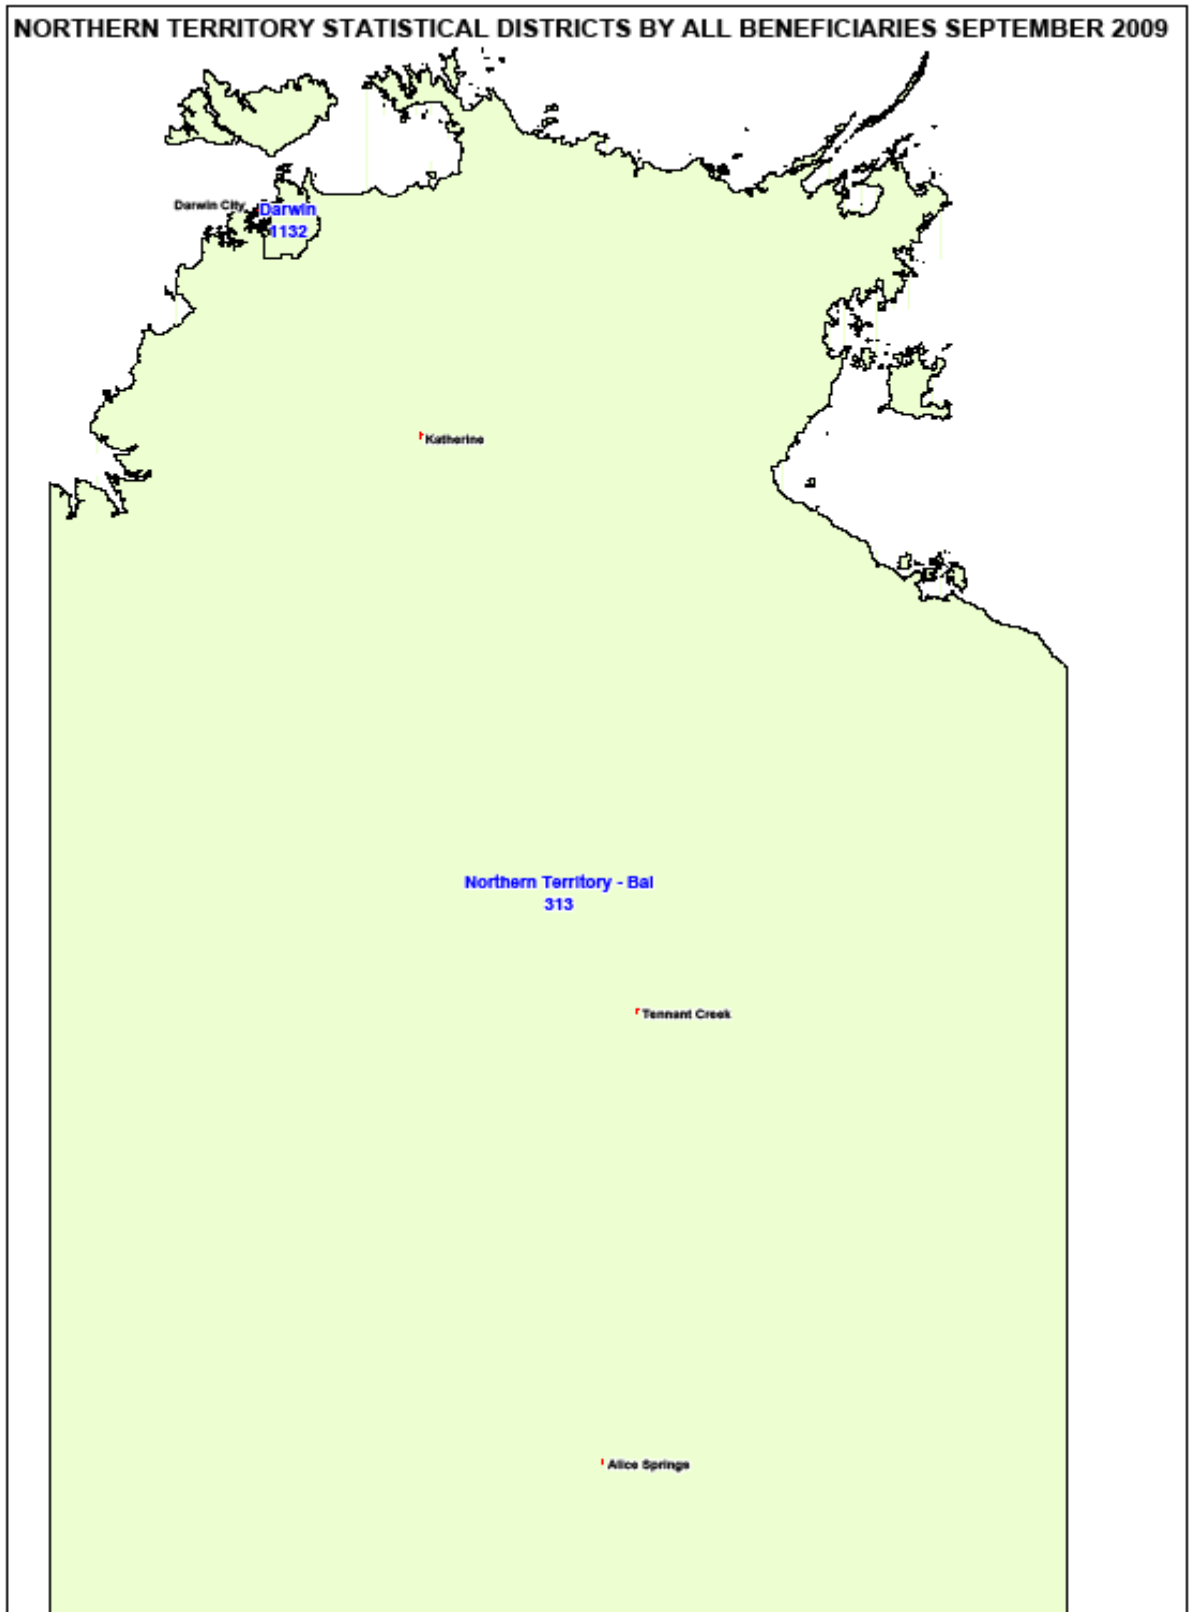

**MAP 6 – QUEENSLAND
ABS Districts**

**MAP 7 – BRISBANE METROPOLITAN
Local Government Areas**

**MAP 8 – WESTERN AUSTRALIA
ABS Districts**

**MAP 9 – SOUTH AUSTRALIA
ABS Districts**

**MAP 10 – TASMANIA
ABS Districts**

**MAP 11 – NORTHERN TERRITORY
ABS Districts**

MAP 12 – SUGGESTED REGIONS – NEW SOUTH WALES (incl. the ACT)

MAP 13 – SUGGESTED REGIONS – SYDNEY METROPOLITAN

MAP 14- SUGGESTED REGIONS – NSW NORTH COAST - DETAILED

MAP 15 SUGGESTED REGIONS VICTORIA

MAP 16 – SUGGESTED REGIONS – MELBOURNE METROPOLITAN

MAP 17 – SUGGESTED REGIONS – QUEENSLAND

MAP 18- SUGGESTED REGIONS – BRISBANE METROPOLITAN

MAP 19 – SUGGESTED REGIONS – WESTERN AUSTRALIA

MAP 20 – SUGGESTED REGION – SOUTH AUSTRALIA

MAP 21 – SUGGESTED REGION – TASMANIA

MAP 22 – SUGGESTED REGION – NORTHERN TERRITORY