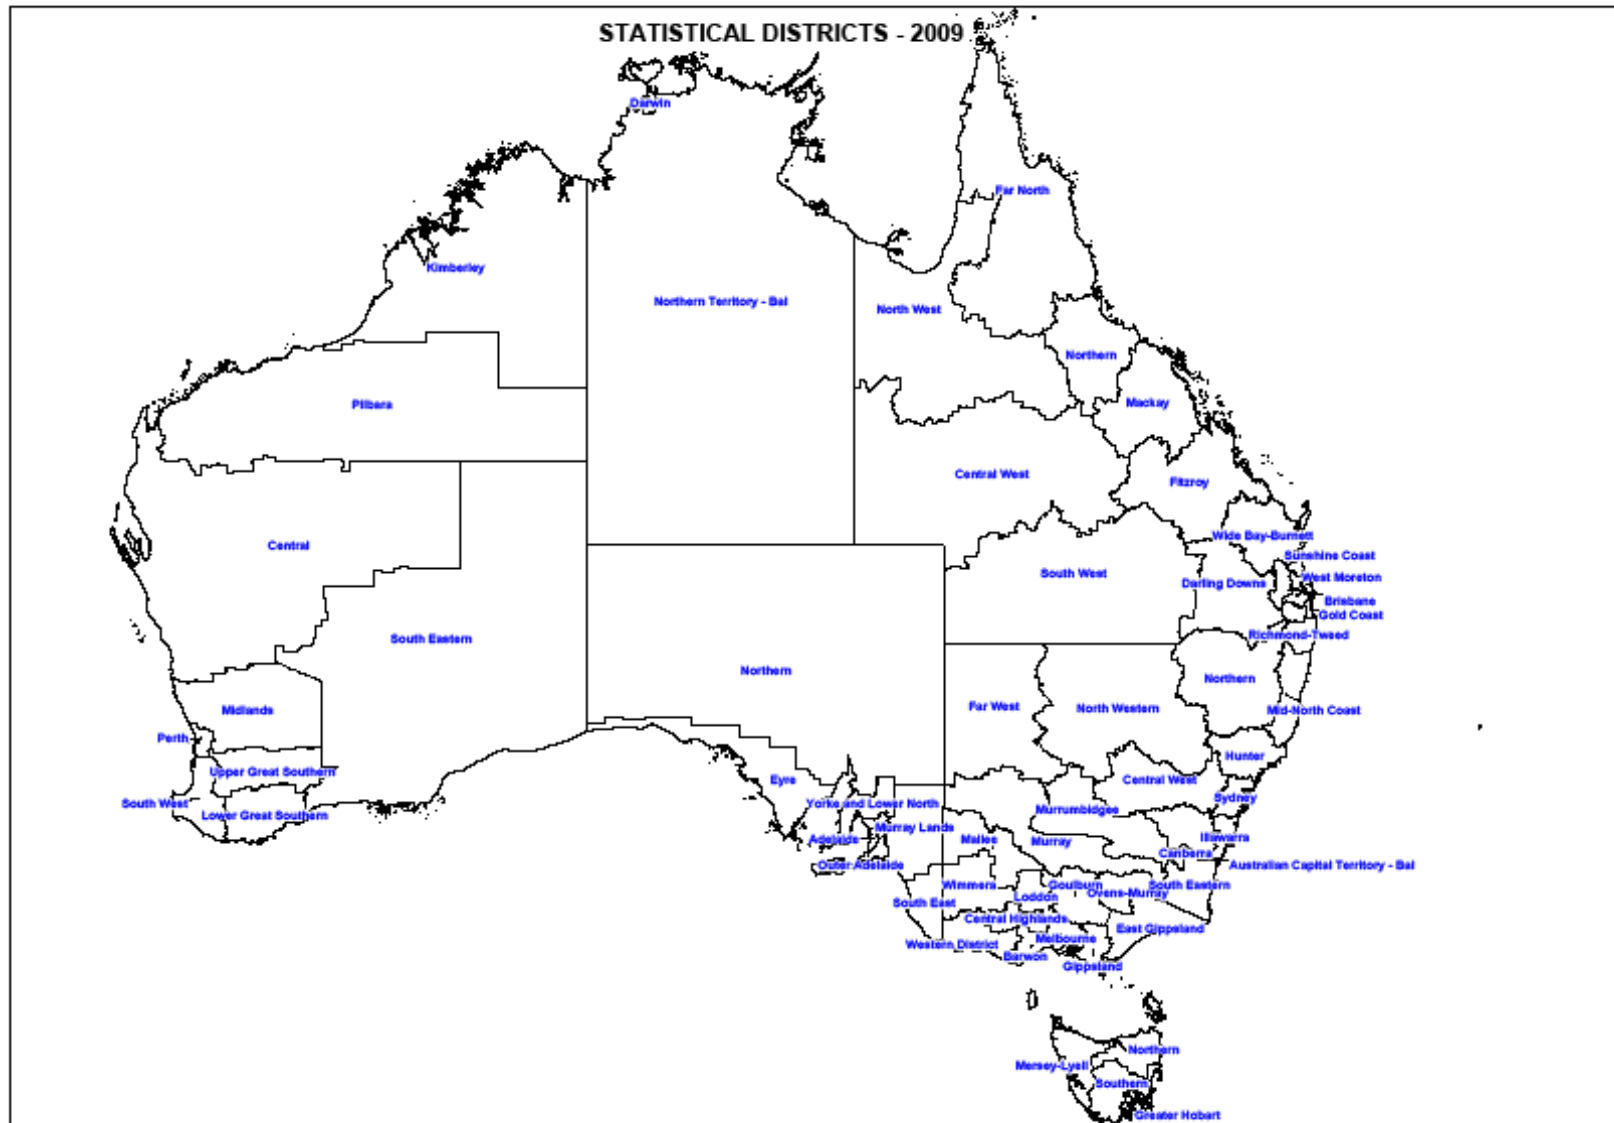

MAP 1 – AUSTRALIA
ABS Districts

**MAP 2 – NEW SOUTH WALES & AUSTRALIAN CAPITAL TERRITORY
ABS Districts**

**MAP 3 – SYDNEY METROPOLITAN
Local Government Areas**

**MAP 4 – VICTORIA
ABS Districts**

MAP 5 – MELBOURNE METROPOLITAN Local Government Areas

**MAP 6 – QUEENSLAND
ABS Districts**

**MAP 7 – BRISBANE METROPOLITAN
Local Government Areas**

**MAP 8 – WESTERN AUSTRALIA
ABS Districts**

**MAP 9 – SOUTH AUSTRALIA
ABS Districts**

**MAP 10 – TASMANIA
ABS Districts**

MAP 15 SUGGESTED REGIONS VICTORIA

MAP 16 – SUGGESTED REGIONS – MELBOURNE METROPOLITAN

MAP 17 – SUGGESTED REGIONS – QUEENSLAND

MAP 18- SUGGESTED REGIONS – BRISBANE METROPOLITAN

MAP 19 – SUGGESTED REGIONS – WESTERN AUSTRALIA

MAP 20 – SUGGESTED REGION – SOUTH AUSTRALIA

MAP 21 – SUGGESTED REGION – TASMANIA

MAP 22 – SUGGESTED REGION – NORTHERN TERRITORY