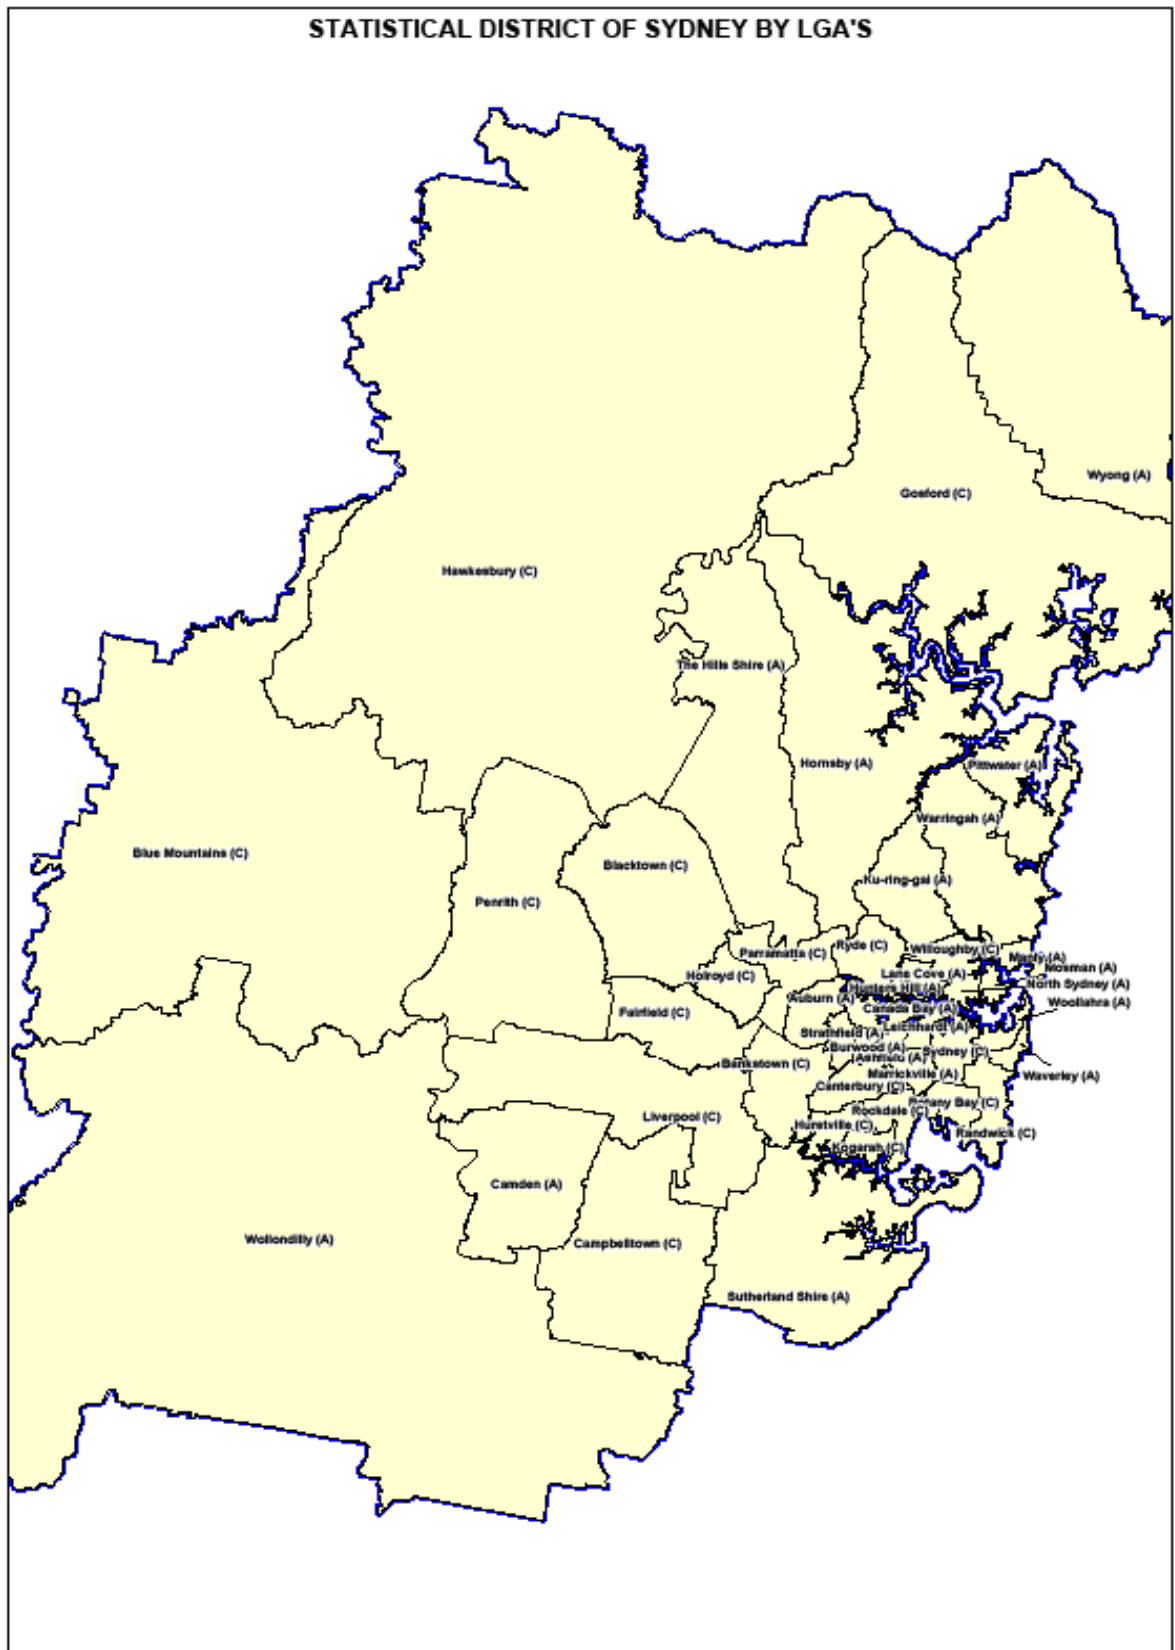

MAP 1 – AUSTRALIA
ABS Districts

**MAP 2 – NEW SOUTH WALES & AUSTRALIAN CAPITAL TERRITORY
ABS Districts**

**MAP 3 – SYDNEY METROPOLITAN
Local Government Areas**

**MAP 4 – VICTORIA
ABS Districts**

MAP 5 – MELBOURNE METROPOLITAN Local Government Areas

**MAP 6 – QUEENSLAND
ABS Districts**

**MAP 7 – BRISBANE METROPOLITAN
Local Government Areas**

**MAP 8 – WESTERN AUSTRALIA
ABS Districts**

**MAP 9 – SOUTH AUSTRALIA
ABS Districts**

**MAP 10 – TASMANIA
ABS Districts**

MAP 15 SUGGESTED REGIONS VICTORIA

MAP 16 – SUGGESTED REGIONS – MELBOURNE METROPOLITAN

MAP 17 – SUGGESTED REGIONS – QUEENSLAND

MAP 18- SUGGESTED REGIONS – BRISBANE METROPOLITAN

MAP 19 – SUGGESTED REGIONS – WESTERN AUSTRALIA

MAP 20 – SUGGESTED REGION – SOUTH AUSTRALIA

MAP 21 – SUGGESTED REGION – TASMANIA

MAP 22 – SUGGESTED REGION – NORTHERN TERRITORY