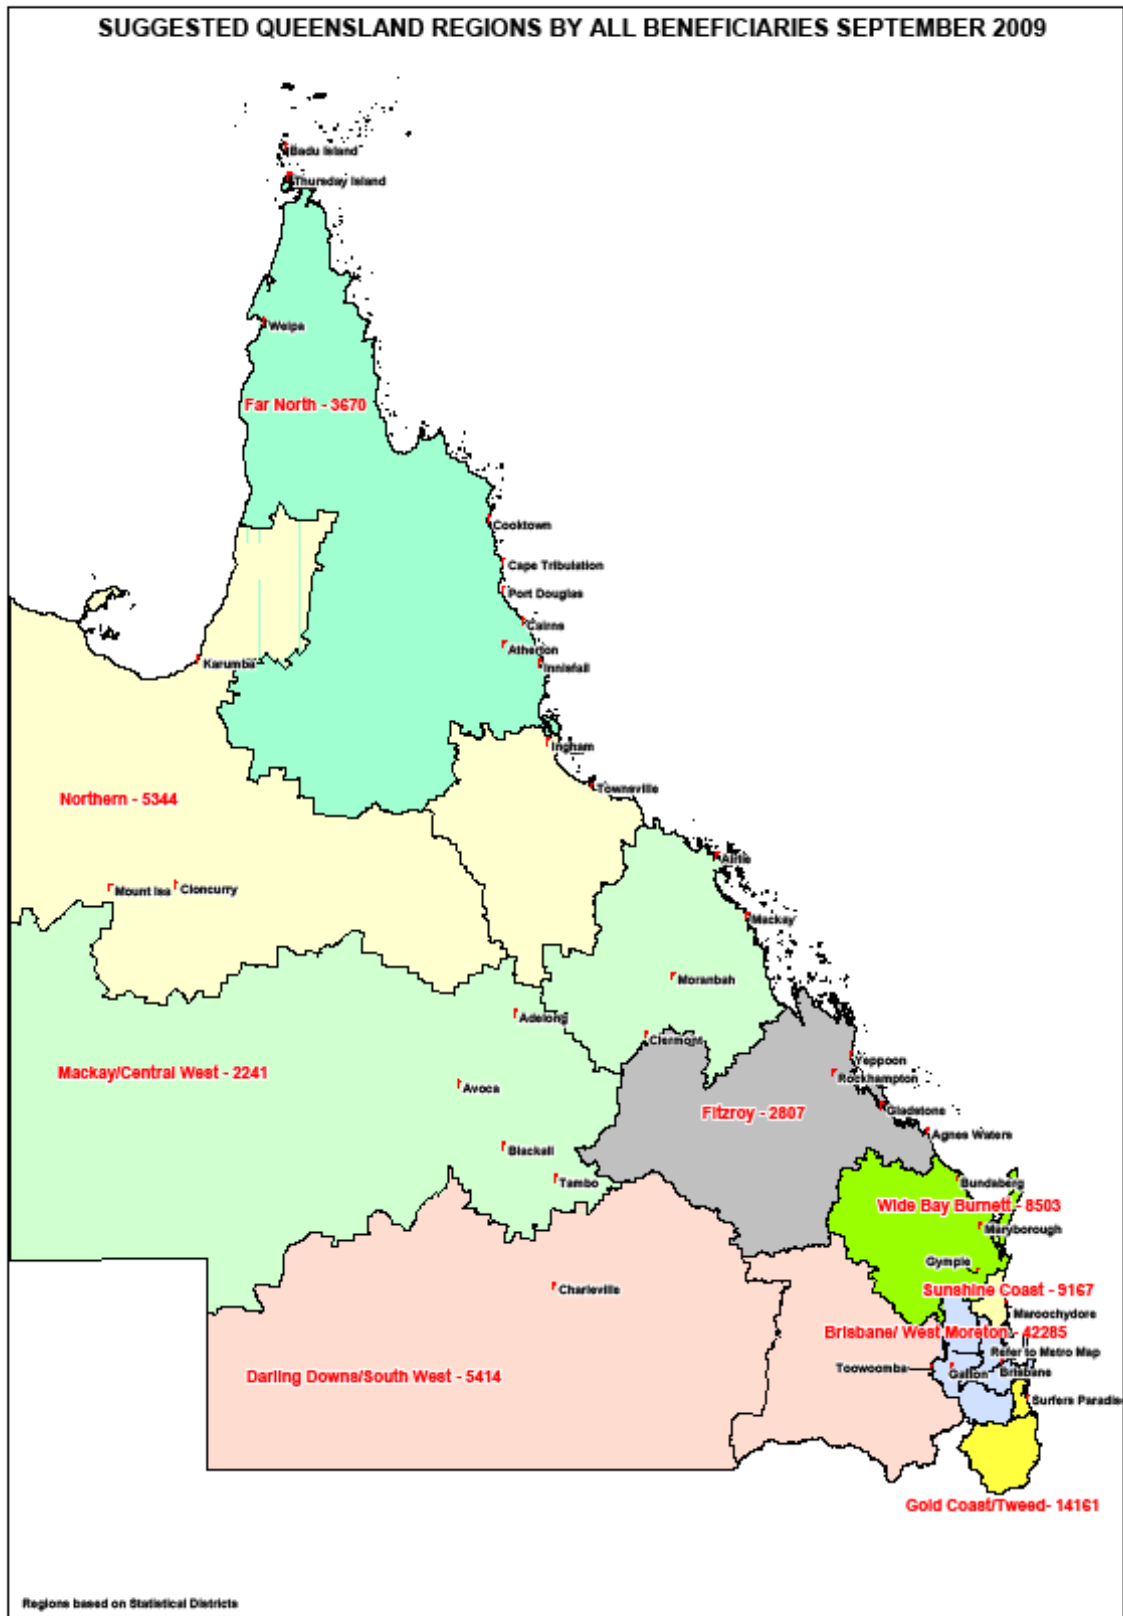

**MAP 6 – QUEENSLAND
ABS Districts**

**MAP 7 – BRISBANE METROPOLITAN
Local Government Areas**

**MAP 8 – WESTERN AUSTRALIA
ABS Districts**

**MAP 9 – SOUTH AUSTRALIA
ABS Districts**

**MAP 10 – TASMANIA
ABS Districts**

**MAP 11 – NORTHERN TERRITORY
ABS Districts**

MAP 12 – SUGGESTED REGIONS – NEW SOUTH WALES (incl. the ACT)

MAP 13 – SUGGESTED REGIONS – SYDNEY METROPOLITAN

MAP 14- SUGGESTED REGIONS – NSW NORTH COAST - DETAILED

MAP 15 SUGGESTED REGIONS VICTORIA

MAP 16 – SUGGESTED REGIONS – MELBOURNE METROPOLITAN

MAP 17 – SUGGESTED REGIONS – QUEENSLAND

MAP 18- SUGGESTED REGIONS – BRISBANE METROPOLITAN

MAP 19 – SUGGESTED REGIONS – WESTERN AUSTRALIA

MAP 20 – SUGGESTED REGION – SOUTH AUSTRALIA

MAP 21 – SUGGESTED REGION – TASMANIA

MAP 22 – SUGGESTED REGION – NORTHERN TERRITORY