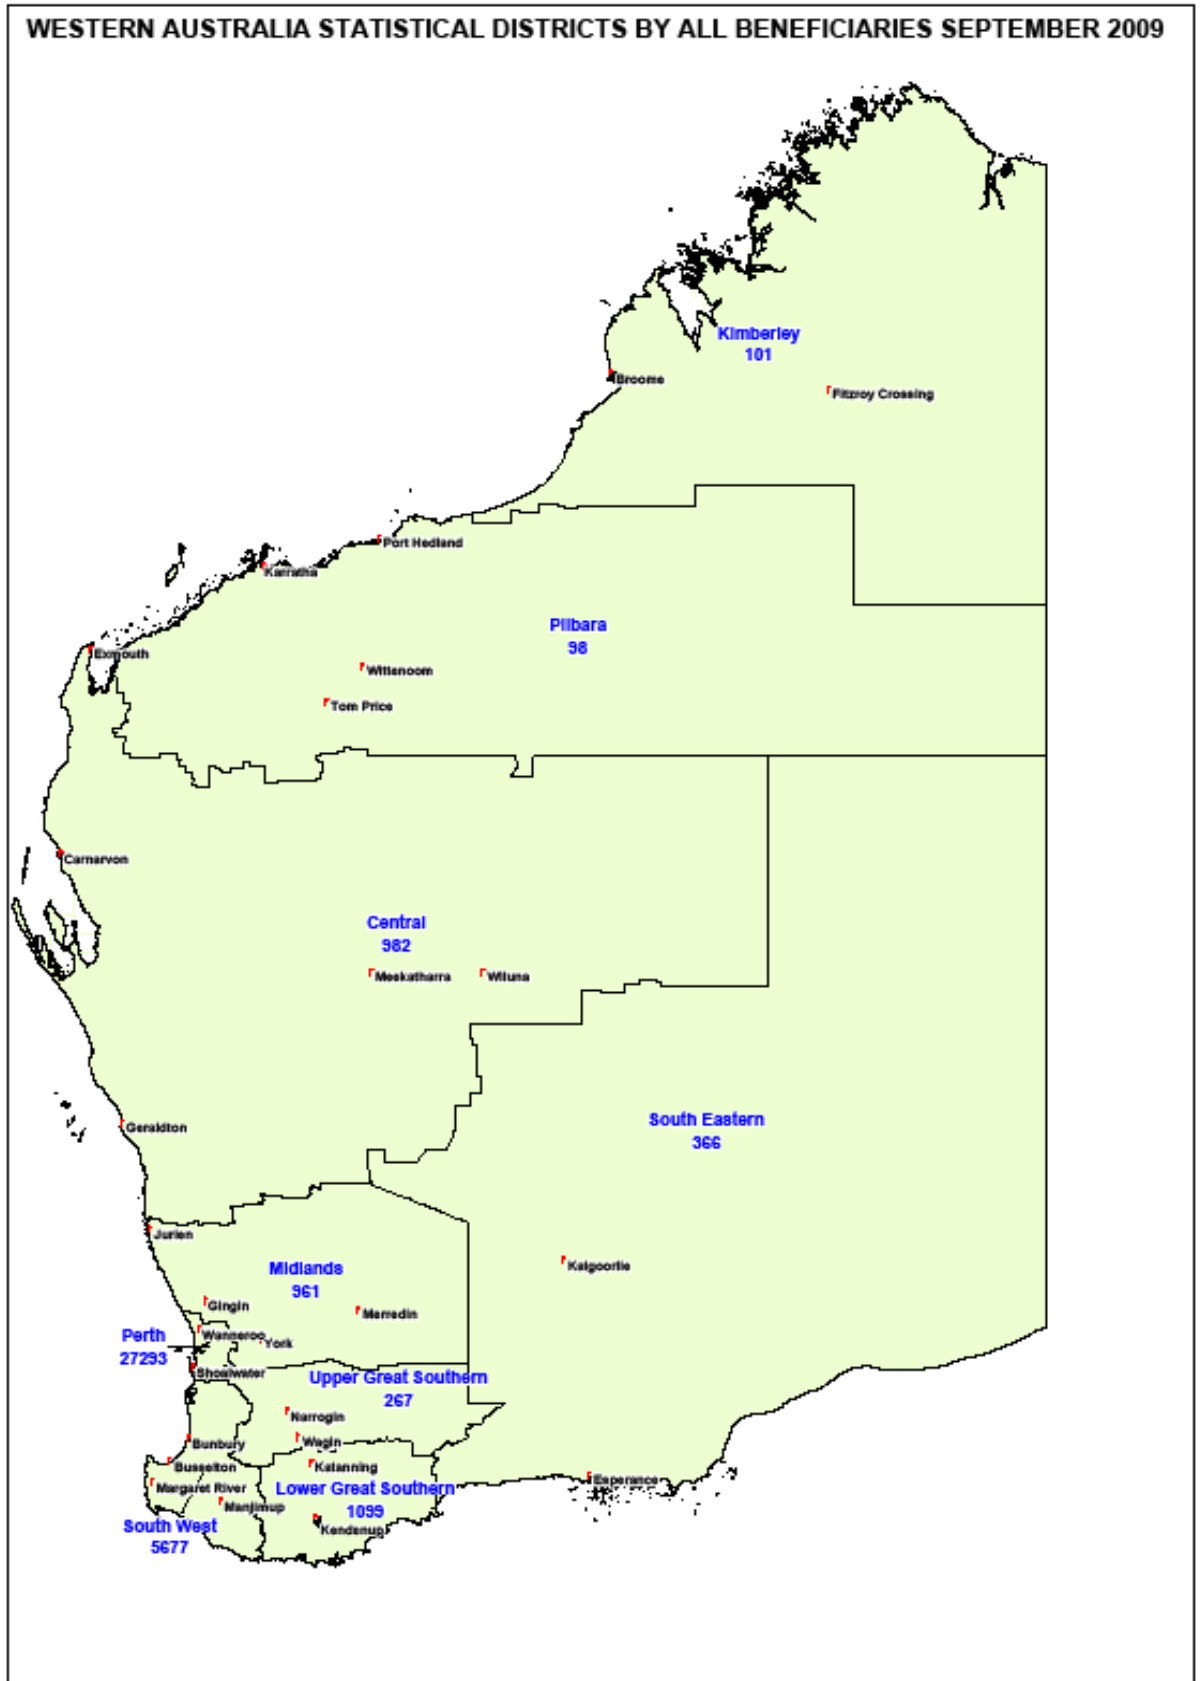

MAP 1 – AUSTRALIA
ABS Districts

**MAP 2 – NEW SOUTH WALES & AUSTRALIAN CAPITAL TERRITORY
ABS Districts**

**MAP 3 – SYDNEY METROPOLITAN
Local Government Areas**

**MAP 4 – VICTORIA
ABS Districts**

MAP 5 – MELBOURNE METROPOLITAN Local Government Areas

**MAP 6 – QUEENSLAND
ABS Districts**

**MAP 7 – BRISBANE METROPOLITAN
Local Government Areas**

**MAP 8 – WESTERN AUSTRALIA
ABS Districts**

**MAP 9 – SOUTH AUSTRALIA
ABS Districts**

**MAP 10 – TASMANIA
ABS Districts**

MAP 15 SUGGESTED REGIONS VICTORIA

MAP 16 – SUGGESTED REGIONS – MELBOURNE METROPOLITAN

MAP 17 – SUGGESTED REGIONS – QUEENSLAND

MAP 18- SUGGESTED REGIONS – BRISBANE METROPOLITAN

MAP 19 – SUGGESTED REGIONS – WESTERN AUSTRALIA

MAP 20 – SUGGESTED REGION – SOUTH AUSTRALIA

MAP 21 – SUGGESTED REGION – TASMANIA

MAP 22 – SUGGESTED REGION – NORTHERN TERRITORY