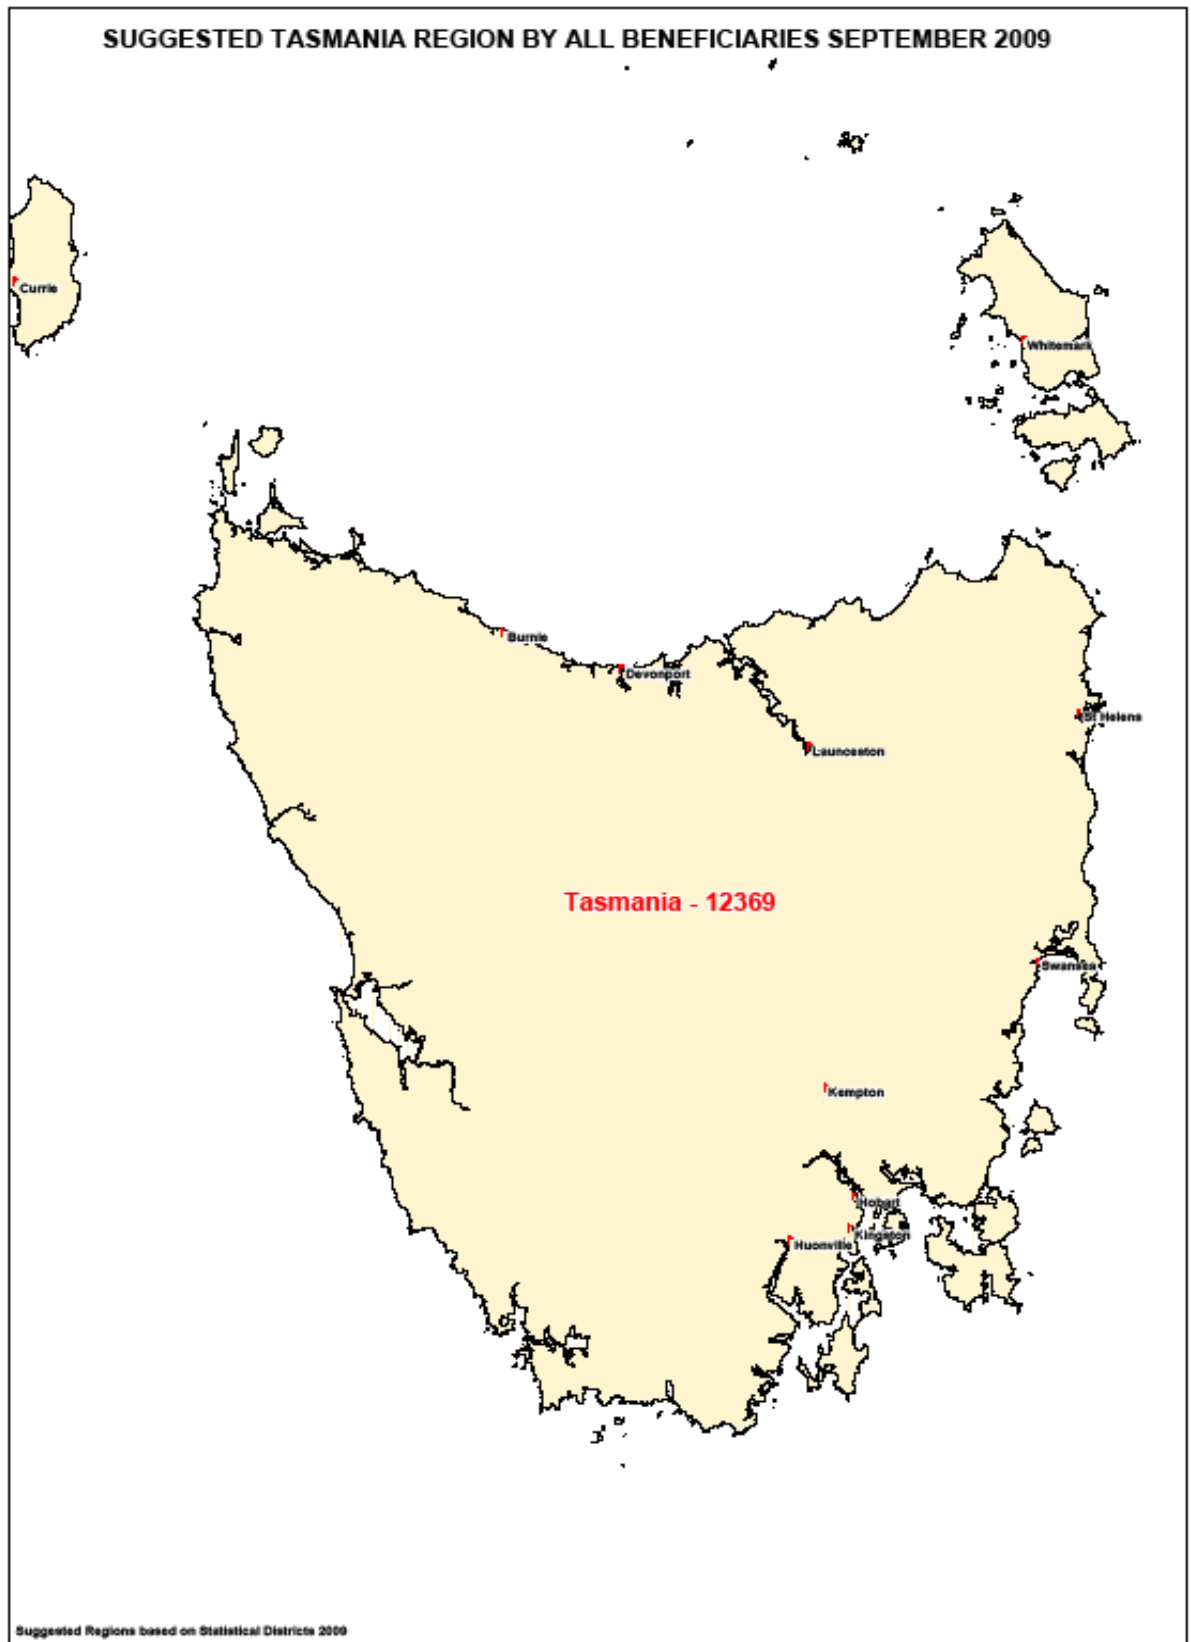

MAP 1 – AUSTRALIA
ABS Districts

**MAP 2 – NEW SOUTH WALES & AUSTRALIAN CAPITAL TERRITORY
ABS Districts**

**MAP 3 – SYDNEY METROPOLITAN
Local Government Areas**

**MAP 4 – VICTORIA
ABS Districts**

MAP 5 – MELBOURNE METROPOLITAN Local Government Areas

**MAP 11 – NORTHERN TERRITORY
ABS Districts**

MAP 12 – SUGGESTED REGIONS – NEW SOUTH WALES (incl. the ACT)

MAP 13 – SUGGESTED REGIONS – SYDNEY METROPOLITAN

MAP 14- SUGGESTED REGIONS – NSW NORTH COAST - DETAILED

MAP 15 SUGGESTED REGIONS VICTORIA

MAP 16 – SUGGESTED REGIONS – MELBOURNE METROPOLITAN

MAP 17 – SUGGESTED REGIONS – QUEENSLAND

MAP 18- SUGGESTED REGIONS – BRISBANE METROPOLITAN

MAP 19 – SUGGESTED REGIONS – WESTERN AUSTRALIA

MAP 20 – SUGGESTED REGION – SOUTH AUSTRALIA

MAP 21 – SUGGESTED REGION – TASMANIA

MAP 22 – SUGGESTED REGION – NORTHERN TERRITORY