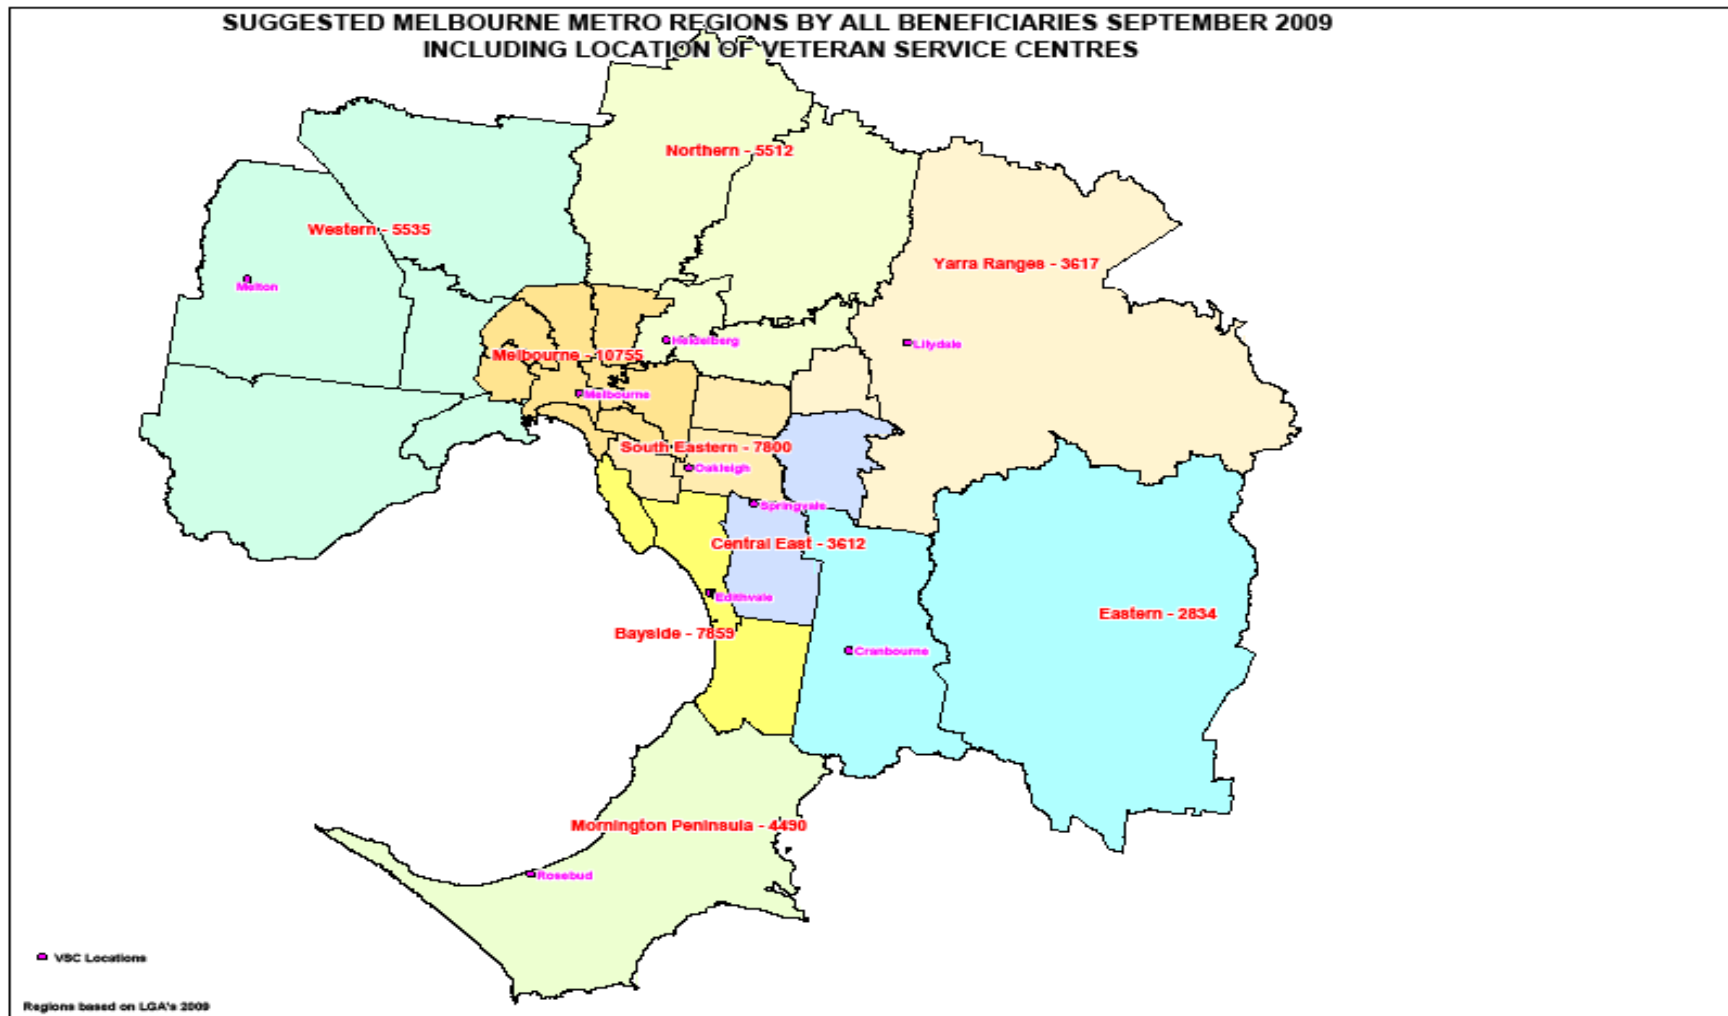

**MAP 6 – QUEENSLAND
ABS Districts**

**MAP 7 – BRISBANE METROPOLITAN
Local Government Areas**

**MAP 8 – WESTERN AUSTRALIA
ABS Districts**

**MAP 9 – SOUTH AUSTRALIA
ABS Districts**

**MAP 10 – TASMANIA
ABS Districts**

**MAP 11 – NORTHERN TERRITORY
ABS Districts**

MAP 12 – SUGGESTED REGIONS – NEW SOUTH WALES (incl. the ACT)

MAP 13 – SUGGESTED REGIONS – SYDNEY METROPOLITAN

MAP 14- SUGGESTED REGIONS – NSW NORTH COAST - DETAILED

MAP 15 SUGGESTED REGIONS VICTORIA

MAP 16 – SUGGESTED REGIONS – MELBOURNE METROPOLITAN

MAP 17 – SUGGESTED REGIONS – QUEENSLAND

MAP 18- SUGGESTED REGIONS – BRISBANE METROPOLITAN

MAP 19 – SUGGESTED REGIONS – WESTERN AUSTRALIA

MAP 20 – SUGGESTED REGION – SOUTH AUSTRALIA

MAP 21 – SUGGESTED REGION – TASMANIA

MAP 22 – SUGGESTED REGION – NORTHERN TERRITORY