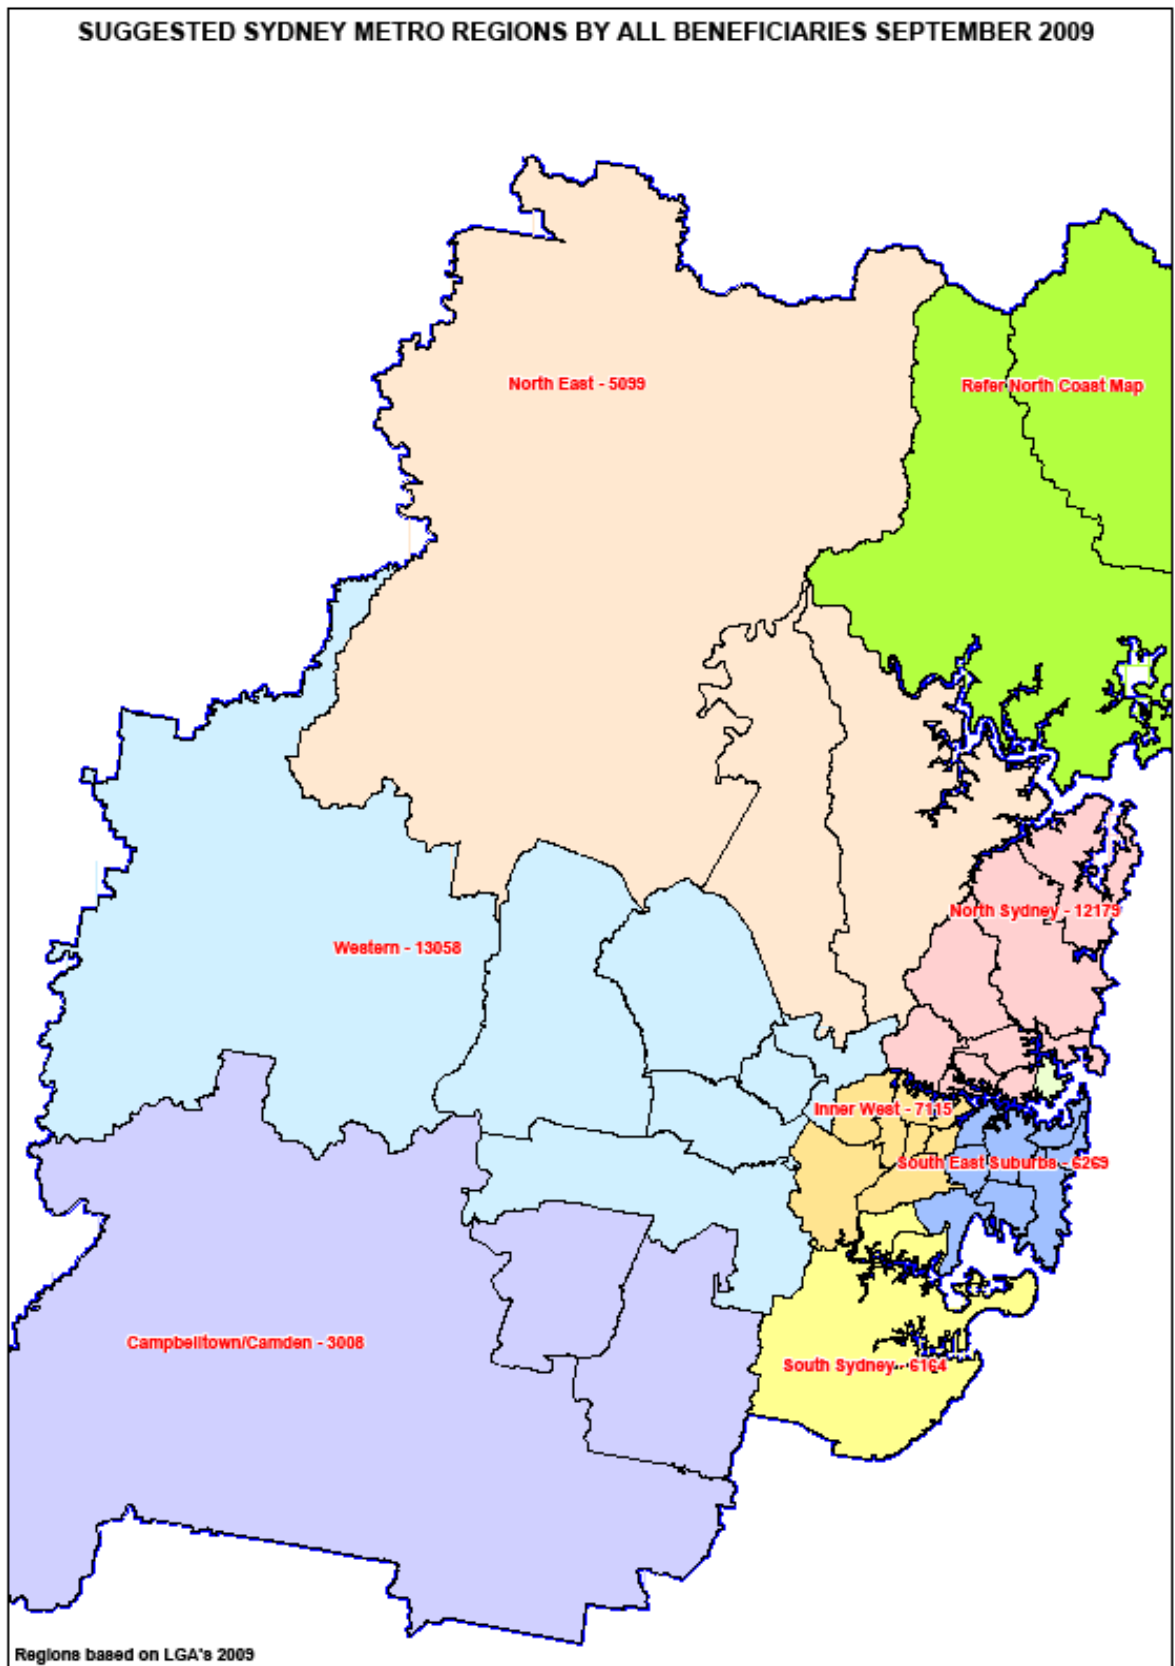

**MAP 6 – QUEENSLAND
ABS Districts**

**MAP 7 – BRISBANE METROPOLITAN
Local Government Areas**

**MAP 8 – WESTERN AUSTRALIA
ABS Districts**

**MAP 9 – SOUTH AUSTRALIA
ABS Districts**

**MAP 10 – TASMANIA
ABS Districts**

**MAP 11 – NORTHERN TERRITORY
ABS Districts**

MAP 12 – SUGGESTED REGIONS – NEW SOUTH WALES (incl. the ACT)

MAP 13 – SUGGESTED REGIONS – SYDNEY METROPOLITAN

MAP 14- SUGGESTED REGIONS – NSW NORTH COAST - DETAILED

MAP 15 SUGGESTED REGIONS VICTORIA

MAP 16 – SUGGESTED REGIONS – MELBOURNE METROPOLITAN

MAP 17 – SUGGESTED REGIONS – QUEENSLAND

MAP 18- SUGGESTED REGIONS – BRISBANE METROPOLITAN

MAP 19 – SUGGESTED REGIONS – WESTERN AUSTRALIA

MAP 20 – SUGGESTED REGION – SOUTH AUSTRALIA

MAP 21 – SUGGESTED REGION – TASMANIA

MAP 22 – SUGGESTED REGION – NORTHERN TERRITORY