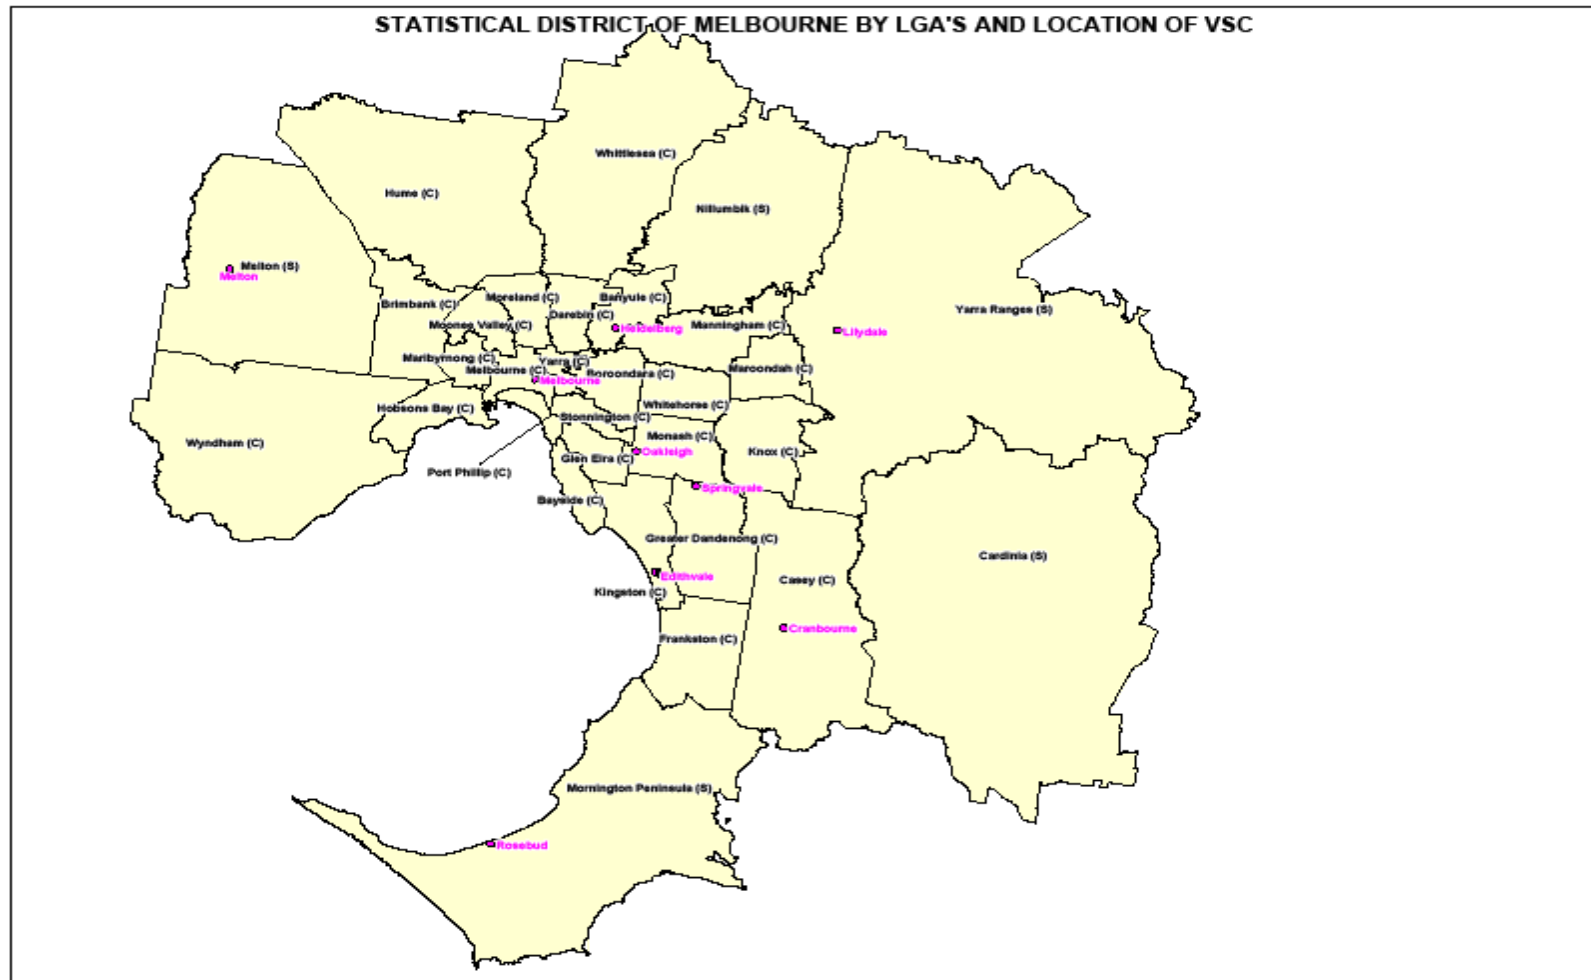

MAP 1 – AUSTRALIA
ABS Districts

**MAP 2 – NEW SOUTH WALES & AUSTRALIAN CAPITAL TERRITORY
ABS Districts**

**MAP 3 – SYDNEY METROPOLITAN
Local Government Areas**

**MAP 4 – VICTORIA
ABS Districts**

MAP 5 – MELBOURNE METROPOLITAN Local Government Areas

**MAP 6 – QUEENSLAND
ABS Districts**

**MAP 7 – BRISBANE METROPOLITAN
Local Government Areas**

**MAP 8 – WESTERN AUSTRALIA
ABS Districts**

**MAP 9 – SOUTH AUSTRALIA
ABS Districts**

**MAP 10 – TASMANIA
ABS Districts**

MAP 15 SUGGESTED REGIONS VICTORIA

MAP 16 – SUGGESTED REGIONS – MELBOURNE METROPOLITAN

MAP 17 – SUGGESTED REGIONS – QUEENSLAND

MAP 18- SUGGESTED REGIONS – BRISBANE METROPOLITAN

MAP 19 – SUGGESTED REGIONS – WESTERN AUSTRALIA

MAP 20 – SUGGESTED REGION – SOUTH AUSTRALIA

MAP 21 – SUGGESTED REGION – TASMANIA

MAP 22 – SUGGESTED REGION – NORTHERN TERRITORY