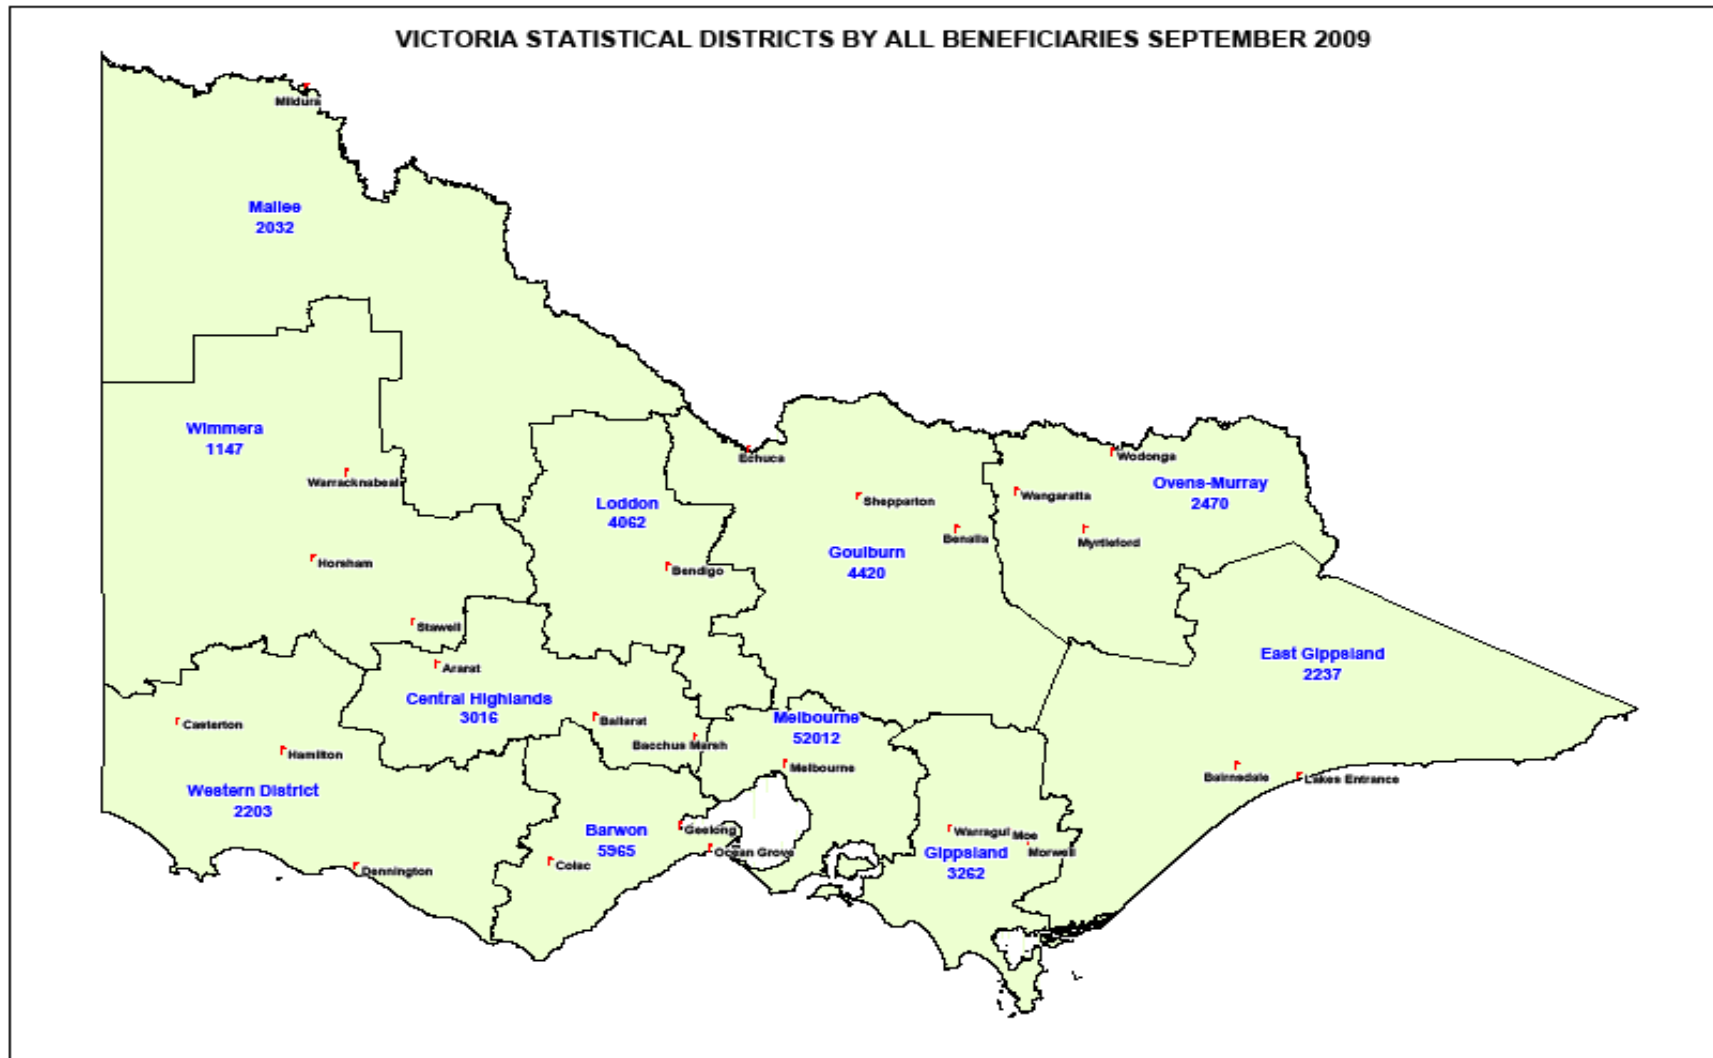

MAP 1 – AUSTRALIA
ABS Districts

**MAP 2 – NEW SOUTH WALES & AUSTRALIAN CAPITAL TERRITORY
ABS Districts**

**MAP 3 – SYDNEY METROPOLITAN
Local Government Areas**

**MAP 4 – VICTORIA
ABS Districts**

MAP 5 – MELBOURNE METROPOLITAN Local Government Areas

**MAP 6 – QUEENSLAND
ABS Districts**

**MAP 7 – BRISBANE METROPOLITAN
Local Government Areas**

**MAP 8 – WESTERN AUSTRALIA
ABS Districts**

**MAP 9 – SOUTH AUSTRALIA
ABS Districts**

**MAP 10 – TASMANIA
ABS Districts**

MAP 15 SUGGESTED REGIONS VICTORIA

MAP 16 – SUGGESTED REGIONS – MELBOURNE METROPOLITAN

MAP 17 – SUGGESTED REGIONS – QUEENSLAND

MAP 18- SUGGESTED REGIONS – BRISBANE METROPOLITAN

MAP 19 – SUGGESTED REGIONS – WESTERN AUSTRALIA

MAP 20 – SUGGESTED REGION – SOUTH AUSTRALIA

MAP 21 – SUGGESTED REGION – TASMANIA

MAP 22 – SUGGESTED REGION – NORTHERN TERRITORY