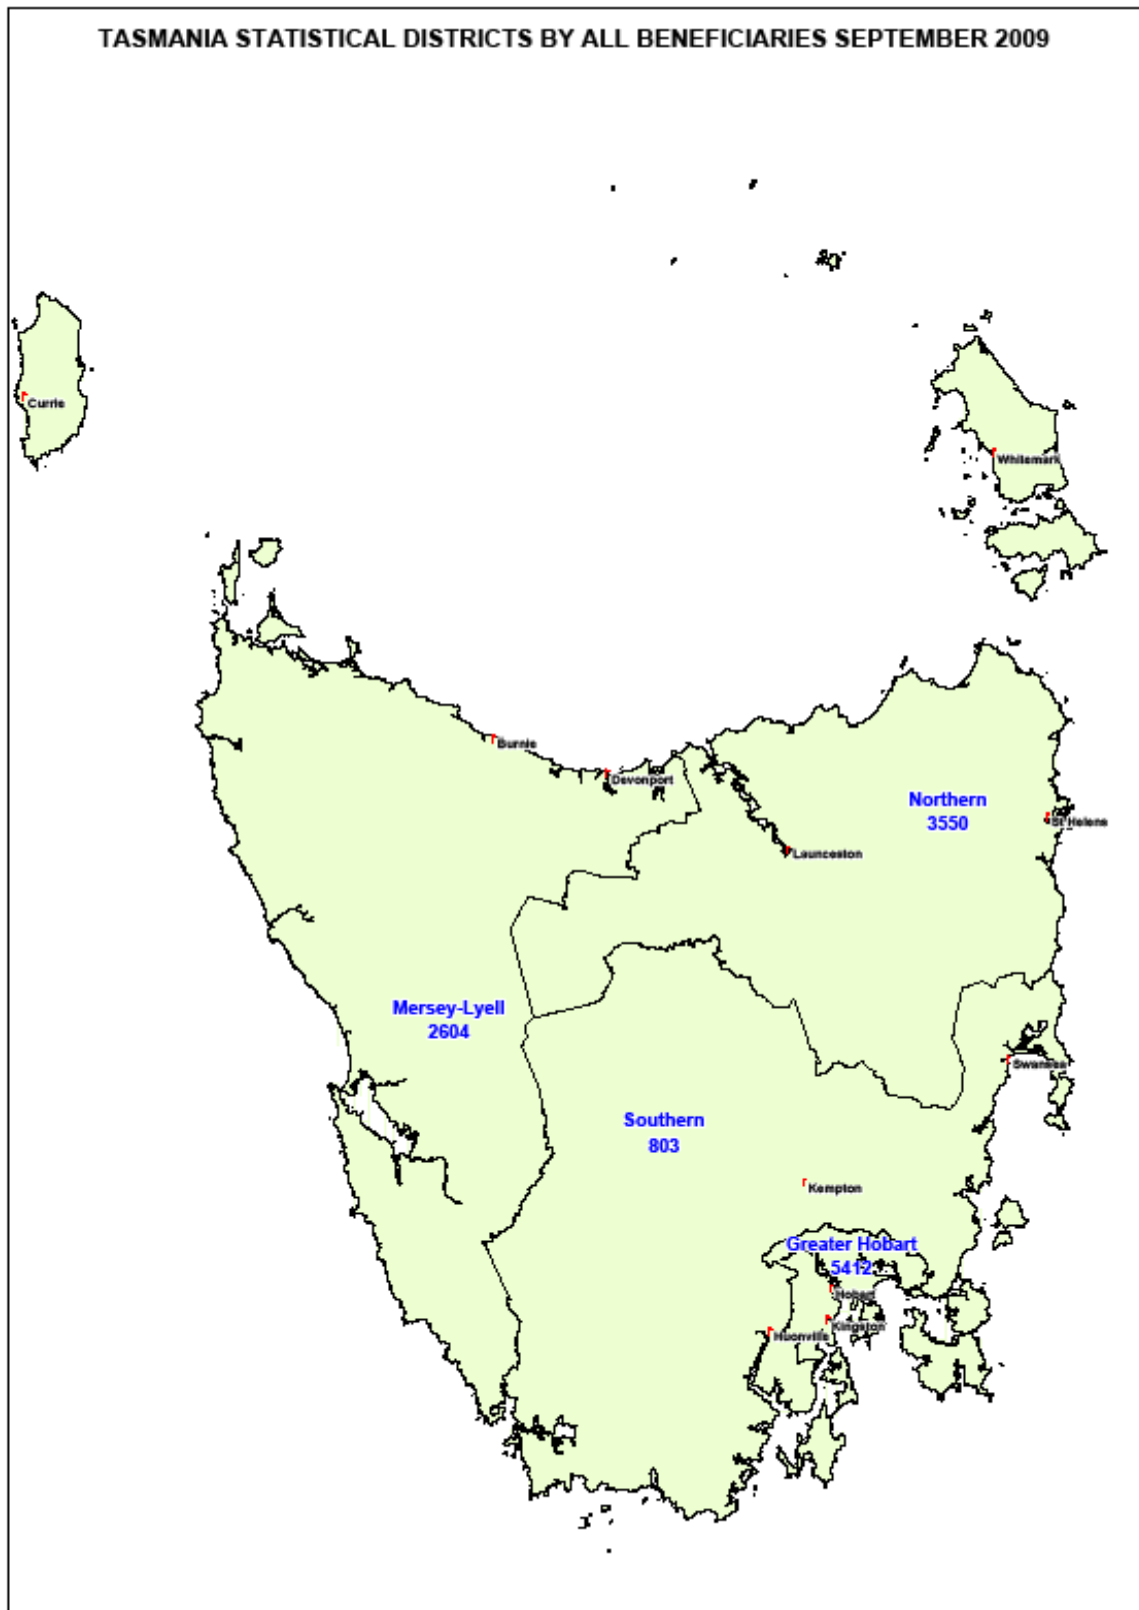

**MAP 6 – QUEENSLAND
ABS Districts**

**MAP 7 – BRISBANE METROPOLITAN
Local Government Areas**

**MAP 8 – WESTERN AUSTRALIA
ABS Districts**

**MAP 9 – SOUTH AUSTRALIA
ABS Districts**

**MAP 10 – TASMANIA
ABS Districts**

**MAP 11 – NORTHERN TERRITORY
ABS Districts**

MAP 12 – SUGGESTED REGIONS – NEW SOUTH WALES (incl. the ACT)

MAP 13 – SUGGESTED REGIONS – SYDNEY METROPOLITAN

MAP 14- SUGGESTED REGIONS – NSW NORTH COAST - DETAILED

MAP 15 SUGGESTED REGIONS VICTORIA

MAP 16 – SUGGESTED REGIONS – MELBOURNE METROPOLITAN

MAP 17 – SUGGESTED REGIONS – QUEENSLAND

MAP 18- SUGGESTED REGIONS – BRISBANE METROPOLITAN

MAP 19 – SUGGESTED REGIONS – WESTERN AUSTRALIA

MAP 20 – SUGGESTED REGION – SOUTH AUSTRALIA

MAP 21 – SUGGESTED REGION – TASMANIA

MAP 22 – SUGGESTED REGION – NORTHERN TERRITORY